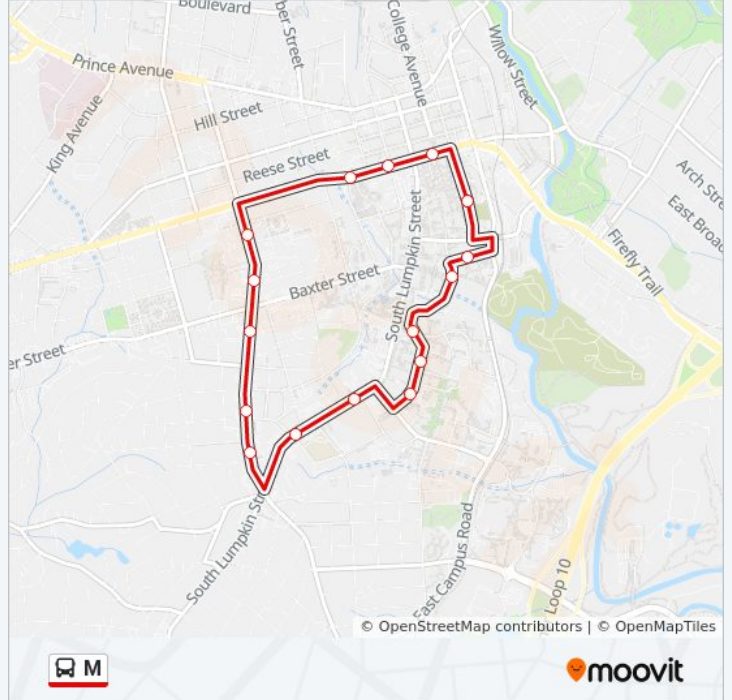

Get The App

The M bus line has one route. For regular weekdays, their operation hours are:

(1) : 7:00 AM - 7:00 PM

Use the Moovit App to find the closest M bus station near you and find out when is the next M bus arriving.

Direction:

17 stops

[VIEW LINE SCHEDULE](#)

Uga Main Library
Psychology-Journalism
Tate Center
Physics (Southbound)
Myers Quad
Georgia Center
Presbyterian Center
Lumpkin St @ Rutherford St (To Five Points)
Milledge Ave @ Oakland Ave (Tri-Delta)
Milledge Ave @ Rutherford St
Milledge Ave @ Peabody St
Milledge Ave @ Henderson Ave
Milledge Ave @ Waddell St
Broad St @ Newton St (To Downtown)
Broad Street Studios
The Arch
Uga Main Library

M bus Info

Direction:

Stops: 17

Trip Duration: 26 min

Line Summary:

M bus time schedules and route maps are available in an offline PDF at moovitapp.com. Use the [Moovit App](#) to see live bus times, train schedule or subway schedule, and step-by-step directions for all public transit in Athens, GA.