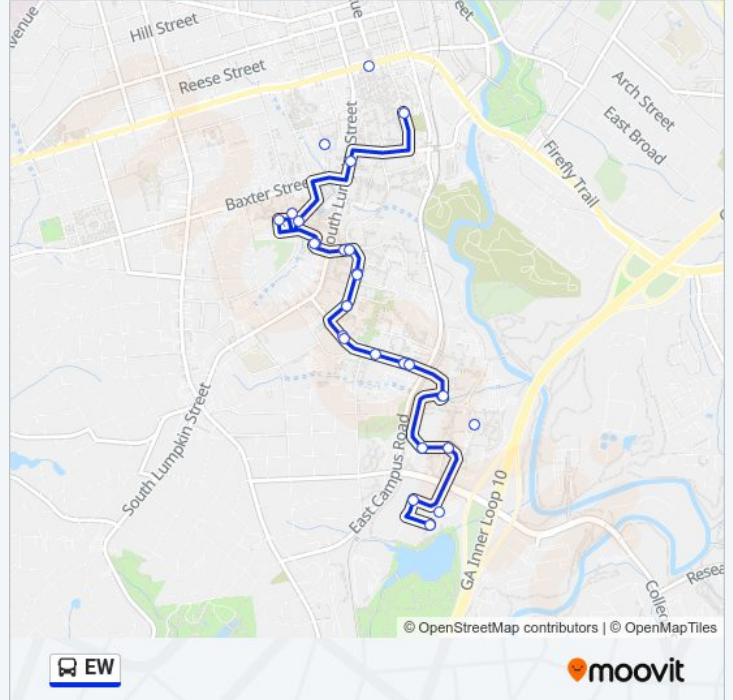

Direction:

28 stops

[VIEW LINE SCHEDULE](#)

- Intramural Fields Deck
- Intramural Fields Lot E01
- East Campus Village
- Aderhold Hall (To Plant Science)
- Plant Sciences
- Science Learning Center
- Snelling Dining Commons
- Soule Hall
- Rutherford Hall (To Lumpkin St)
- Oglethorpe House West
- Creswell Hall (Finley St.)
- Special Collections Library
- The Arch
- Uga Main Library
- Correll Hall
- Creswell Hall (Cloverhurst Ave.)
- Russell Hall
- Oglethorpe House (East)
- Rutherford Hall (To Sanford Dr)
- Myers Quad
- Georgia Center
- Stegeman Coliseum

EW bus Info

Direction:

Stops: 28

Trip Duration: 47 min

Line Summary:

Aderhold Hall (To East Campus Rd.)

Joe Frank Harris Commons

University Health Center

Ramsey Center

Intramural Fields

Intramural Fields Deck

EW bus time schedules and route maps are available in an offline PDF at moovitapp.com. Use the [Moovit App](#) to see live bus times, train schedule or subway schedule, and step-by-step directions for all public transit in Athens, GA.