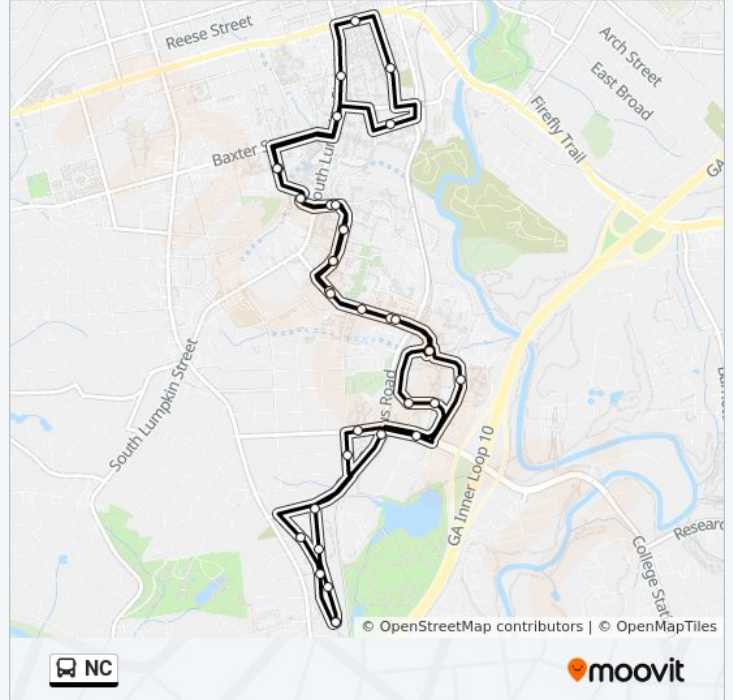

## Direction:

35 stops

[VIEW LINE SCHEDULE](#)

- Family & Grad Housing Bldg S
- Family & Grad Housing Bldg Q
- Family & Grad Housing Bldg P
- Rogers Rd. @ East Campus Rd.
- Family & Grad Housing Bldg G
- Family & Grad Housing Bldg F
- Intramural Fields (College Station Rd.)
- East Campus Village
- Aderhold Hall (To Plant Science)
- Plant Sciences
- Science Learning Center
- Snelling Dining Commons
- Soule Hall
- Rutherford Hall (To Lumpkin St)
- Oglethorpe House West
- Creswell Hall (Finley St.)
- Gilbert Hall
- The Arch
- Uga Main Library
- Psychology-Journalism
- Correll Hall
- Russell Hall (Finley St.)

## NC bus Info

**Direction:**

**Stops:** 35

**Trip Duration:** 43 min

**Line Summary:**

Oglethorpe House (East)  
Rutherford Hall (To Sanford Dr)  
Myers Quad  
Georgia Center  
Stegeman Coliseum  
Aderhold Hall (To East Campus Rd.)  
Joe Frank Harris Commons  
University Health Center  
Ramsey Center  
Family & Grad Housing Bldg H  
Brandon Oaks  
Jamestown Apartments  
Family & Grad Housing Bldg S

## Check Live Arrival Times