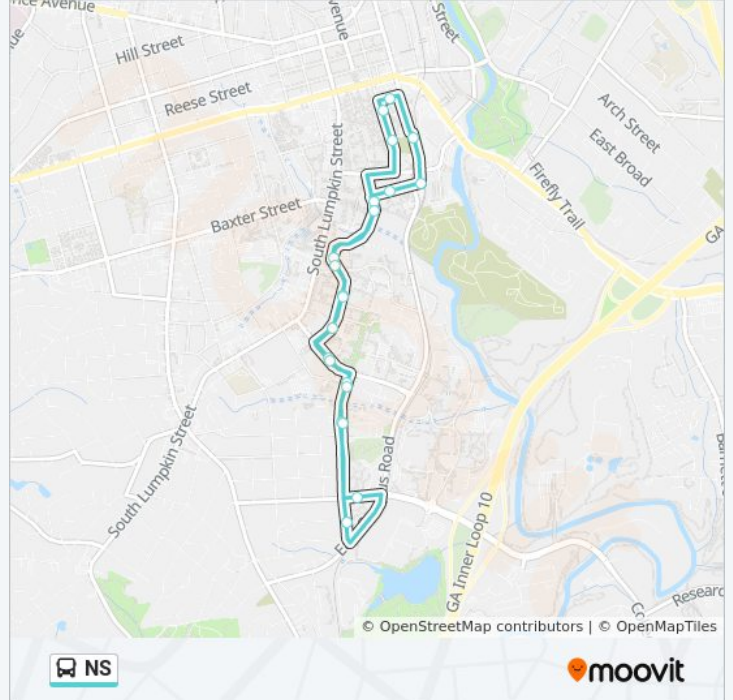

Direction:

23 stops

[VIEW LINE SCHEDULE](#)

- Family & Grad Housing Bldg G
- Driftmier Engineering Center (To Carlton St.)
- Veterinary Medicine (D.W. Brooks Dr.)
- Science Learning Center
- Snelling Dining Commons
- Soule Hall
- Physics (Northbound)
- Memorial Hall
- Jackson Street Building
- Uga Human Resources
- Tanner Building
- Staff Training & Development (Southbound)
- River Mill (Southbound)
- Psychology-Journalism
- Tate Center
- Physics (Southbound)
- Myers Quad
- Georgia Center
- Stegeman Coliseum
- Coverdell Center
- Driftmier Engineering Center (To College Station)
- Family & Grad Housing Bldg F

NS bus Info

Direction:

Stops: 23

Trip Duration: 33 min

Line Summary:

Family & Grad Housing Bldg G

NS bus time schedules and route maps are available in an offline PDF at moovitapp.com. Use the [Moovit App](#) to see live bus times, train schedule or subway schedule, and step-by-step directions for all public transit in Athens, GA.