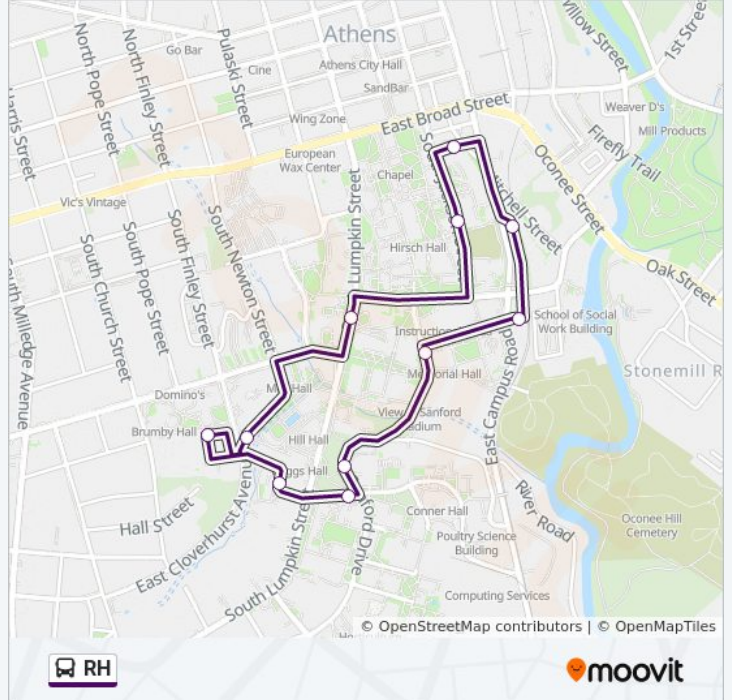

Get The App

The RH bus line has one route. For regular weekdays, their operation hours are:

(1) : 7:00 AM - 6:00 PM

Use the Moovit App to find the closest RH bus station near you and find out when is the next RH bus arriving.

## Direction:

12 stops

[VIEW LINE SCHEDULE](#)

Russell Hall  
Oglethorpe House (East)  
Rutherford Hall (To Sanford Dr)  
Physics (Northbound)  
Memorial Hall  
River Mill (Northbound)  
Staff Training & Development (Northbound)  
Business Services Annex  
Uga Main Library  
Correll Hall  
Creswell Hall (Cloverhurst Ave.)  
Russell Hall

## RH bus Time Schedule

Route Timetable:

Sunday	Not Operational
Monday	7:00 AM - 6:00 PM
Tuesday	7:00 AM - 6:00 PM
Wednesday	7:00 AM - 6:00 PM
Thursday	7:00 AM - 6:00 PM
Friday	7:00 AM - 6:00 PM
Saturday	Not Operational

## RH bus Info

**Direction:**

**Stops:** 12

**Trip Duration:** 22 min

**Line Summary:**

RH bus time schedules and route maps are available in an offline PDF at [moovitapp.com](https://moovitapp.com). Use the [Moovit App](#) to see live bus times, train schedule or subway schedule, and step-by-step directions for all public transit in Athens, GA.