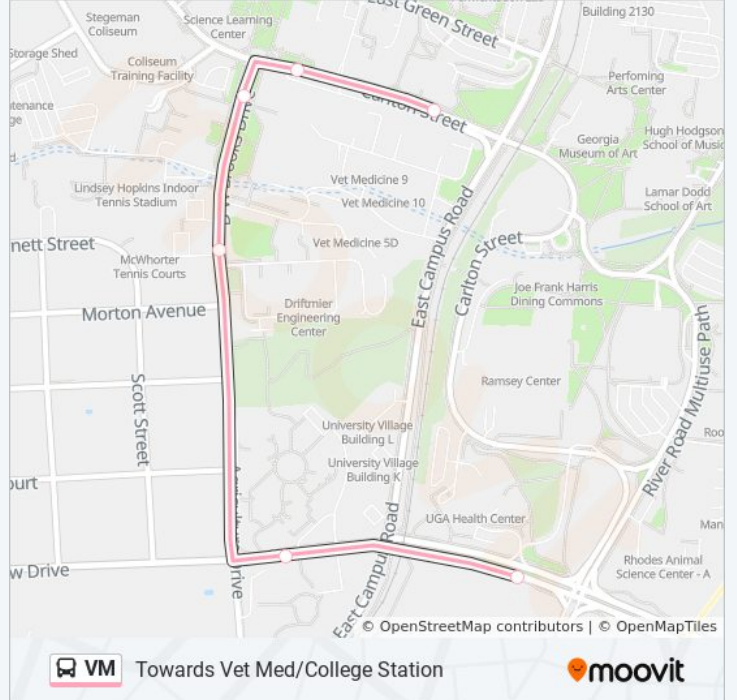

Towards Main Campus

Get The App

The VM bus line (Towards Main Campus) has 2 routes. For regular weekdays, their operation hours are:
(1) Towards Main Campus: 6:55 AM - 8:10 PM (2) Towards Vet Med/College Station: 7:00 AM - 8:25 PM
Use the Moovit App to find the closest VM bus station near you and find out when is the next VM bus arriving.

Direction: Towards Main Campus

5 stops

[VIEW LINE SCHEDULE](#)

Veterinary Medical Center

Poultry Diagnostic & Research Center

Park And Ride

Ag Tech Inbound

Aderhold Hall (To Plant Science)

VM bus Info

Direction: Towards Main Campus

Stops: 5

Trip Duration: 12 min

Line Summary:

Direction: Towards Vet Med/College Station

11 stops

[VIEW LINE SCHEDULE](#)

VM bus Info

Direction: Towards Vet Med/College Station

Stops: 11

Trip Duration: 14 min

Line Summary:

VM bus time schedules and route maps are available in an offline PDF at moovitapp.com. Use the [Moovit App](#) to see live bus times, train schedule or subway schedule, and step-by-step directions for all public transit in Athens, GA.