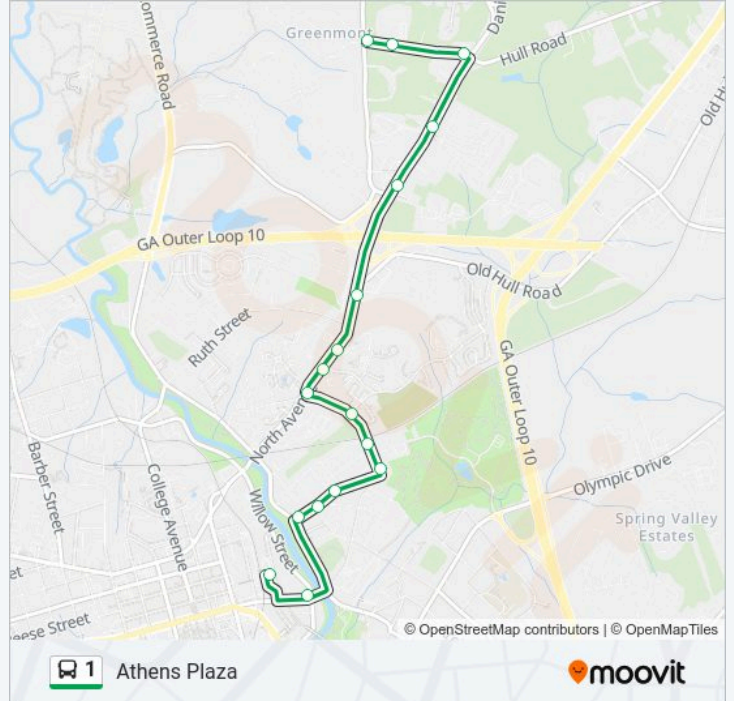

### Direction: Athens Tech

15 stops

[VIEW LINE SCHEDULE](#)

Multimodal Transportation Center

E Broad And Willow St Ob

1st St Between Waterloo St And Odd St Ob

1st St at 4th St Strickland Corner Ob

Strickland St at North Ave Ob

Multimodal Transportation Center

E Broad And Willow St Ob

Mlk And 3rd Ob

3rd St at Pearl St Ob

3rd St at John St Ob

3rd St at 1st St Corner Ob

1st St Between Wateroak St And Odd St Ob

1st St at 4th St Strickland Corner Ob

Strickland St at North Ave Ob

Dept Of Labor Ob

Dfcs Ob

Athens Plaza Ob

Danielsville Rd And Collins Ind Ob

Danielsville Rd And Highland Greens Ob

Danielsville And Fowler

Fowler Drive School

**1 bus Info**

**Direction:** Athens Plaza

**Stops:** 17

**Trip Duration:** 13 min

**Line Summary:**

**Direction: Multimodal Tc**

13 stops

[VIEW LINE SCHEDULE](#)