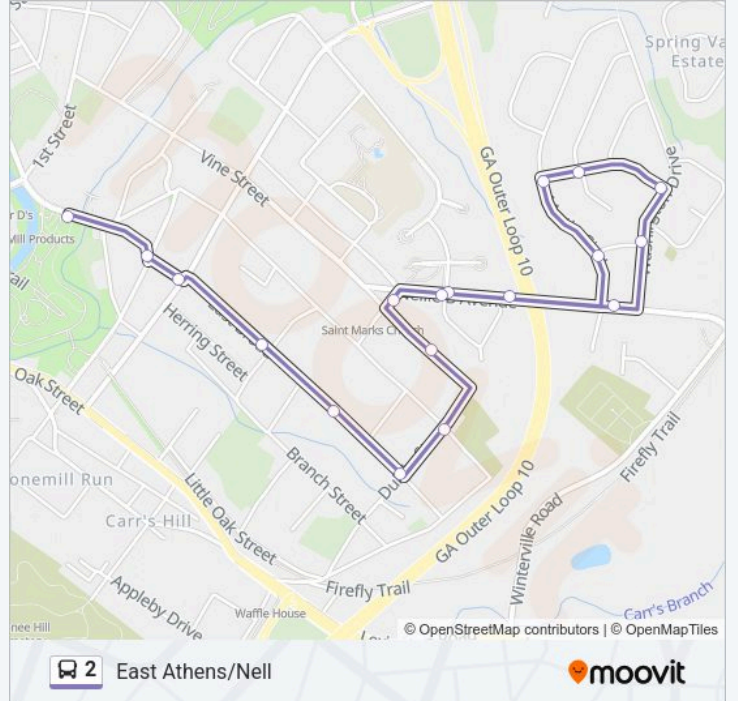

Use the Moovit App to find the closest 2 bus station near you and find out when is the next 2 bus arriving.

**Direction: East Athens/Nell**

20 stops

[VIEW LINE SCHEDULE](#)

- Multimodal Transportation Center
- E Broad And Willow St Ob
- Chicopee Ob
- E Broad St at N Poplar St Ob
- E Broad St at S Peter St Ob
- E Broad St at Derby St Ob
- E Broad at the Foundation Apt Ob
- E Broad And Dublin St Ob
- Dublin St at Arch St Ob
- Vine St Between Arch St And Dublin St Ob
- Vine And Gressom Ob
- Nellie B And Cone Dr Ob
- Martin Cir at Luther Ln Ob
- Martin Cir And Cook Dr Ob
- Cook Dr at Cook Cir Ob
- Cook And Washington Ob
- Washington Dr at Luther Ln Ib
- Nellie B Ave at Martin Cir Ib
- Nellieb And Athens Perimeter
- Nellie B And Cone Drive Ib

**2 bus Info**

**Direction:** East Athens/Nell

**Stops:** 20

**Trip Duration:** 14 min

**Line Summary:**

**Direction: To Multimodal Tc**

14 stops

[VIEW LINE SCHEDULE](#)

- Nellie B And Cone Drive Ib
- Cone Dr And Zebulon Ib
- Carver And Zatella Ln Ib
- E Carver And Macedonia Ib
- Health Center Ib
- Mckinley Dr at E Carver Dr Ib
- E Carver And Peter St Ib
- Peter St at Moreland Ave Ib
- Peter And Vine St Ib
- Vine St at Vine Cir Ib
- Vine St And 1st St Ib
- 1st And Mlk-Chicopee Ib
- E Broad And Willow St Ob
- Multimodal Transportation Center