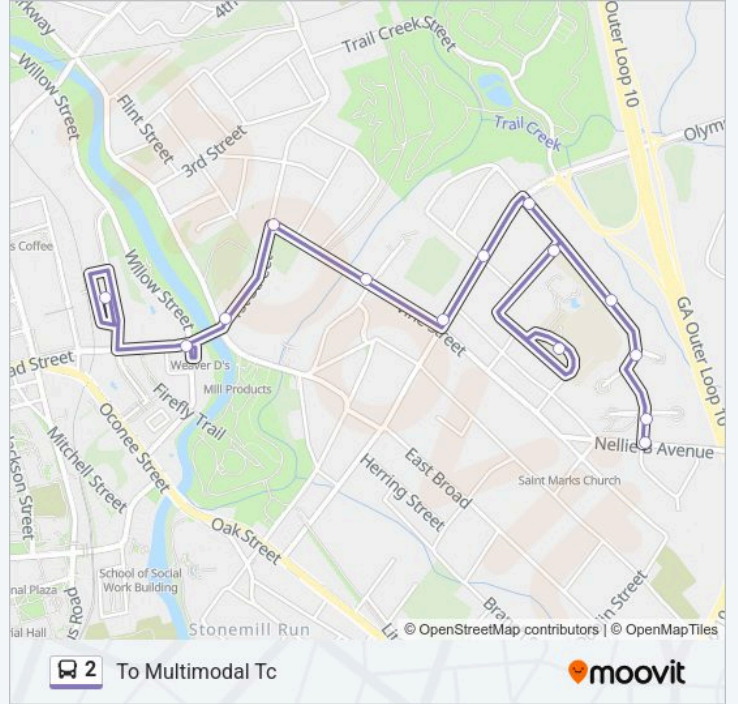

Use the Moovit App to find the closest 2 bus station near you and find out when is the next 2 bus arriving.

**Direction: East Athens/Nell**

20 stops

[VIEW LINE SCHEDULE](#)

- Multimodal Transportation Center
- E Broad And Willow St Ob
- Chicopee Ob
- E Broad St at N Poplar St Ob
- E Broad St at S Peter St Ob
- E Broad St at Derby St Ob
- E Broad at the Foundation Apt Ob
- E Broad And Dublin St Ob
- Dublin St at Arch St Ob
- Vine St Between Arch St And Dublin St Ob
- Vine And Gressom Ob
- Nellie B And Cone Dr Ob
- Martin Cir at Luther Ln Ob
- Martin Cir And Cook Dr Ob
- Cook Dr at Cook Cir Ob
- Cook And Washington Ob
- Washington Dr at Luther Ln Ib
- Nellie B Ave at Martin Cir Ib
- Nellieb And Athens Perimeter
- Nellie B And Cone Drive Ib

**2 bus Info**

**Direction:** East Athens/Nell

**Stops:** 20

**Trip Duration:** 14 min

**Line Summary:**

**Direction: To Multimodal Tc**

14 stops

[VIEW LINE SCHEDULE](#)

- Nellie B And Cone Drive Ib
- Cone Dr And Zebulon Ib
- Carver And Zatella Ln Ib
- E Carver And Macedonia Ib
- Health Center Ib
- Mckinley Dr at E Carver Dr Ib
- E Carver And Peter St Ib
- Peter St at Moreland Ave Ib
- Peter And Vine St Ib
- Vine St at Vine Cir Ib
- Vine St And 1st St Ib
- 1st And Mlk-Chicopee Ib
- E Broad And Willow St Ob
- Multimodal Transportation Center

**2 bus Info**

**Direction:** To Multimodal Tc

**Stops:** 14

**Trip Duration:** 13 min

**Line Summary:**

2 bus time schedules and route maps are available in an offline PDF at [moovitapp.com](https://moovitapp.com). Use the Moovit App to see live bus times, train schedule or subway schedule, and step-by-step directions for all public transit in Athens, GA.