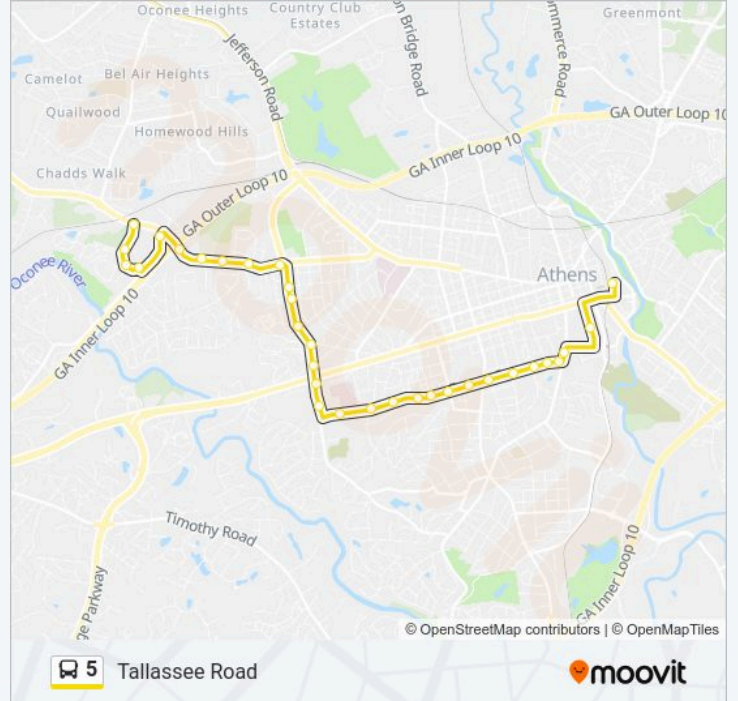

Hawthorne And Old W Broad Ob

Power Shopping Center Ob

Hawthorne at Salvation Army Ob

Hawthorne Ave at Edwards Dr Ob

Hawthorne Ave at Oglethorpe Ave Outbound

Oglethorpe Ave at Nottingham Dr Ob

Oglethorpe Elem Sch Ob 2

Oglethorpe Ave at Resource Medical Ob

Oglethorpe Ave at Ga 10 Loop Ob

Mitchell Bridge Rd at Tallasse Rd Ob

240 Mitchell Bridge Road

Westchester Dr - Apts Rt 5

Westchester at Tallasse Club Villas Ib

Westchester And Tallasse Ib

5 bus time schedules and route maps are available in an offline PDF at moovitapp.com. Use the Moovit App to see live bus times, train schedule or subway schedule, and step-by-step directions for all public transit in Athens, GA.

© 2024 Moovit - All Rights Reserved