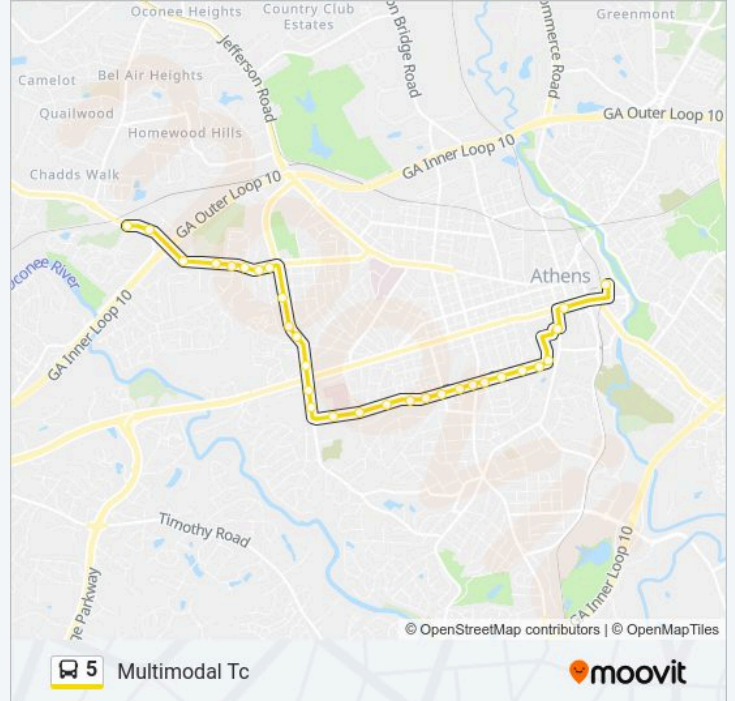

5 bus Info

Direction: Multimodal Tc

Stops: 30

Trip Duration: 31 min

Line Summary:

Baxter And Milledge Ib

Baxter And Bloomfield Ib

Baxter St at Church St Ib

Baxter St at Finley St Ib

Baxter St at E Cloverhurst Ave Ib

Hull St And Baxter St Ib

Wray St And Lumpkin St

Uga Arch (Downtown Athens)

Multimodal Transportation Center

Direction: Tallassee Road

32 stops

[VIEW LINE SCHEDULE](#)

Multimodal Transportation Center

Uga Main Library

Correll Hall

Baxter St at Lumpkin St Ob

Baxter St at Newton St Ob

Baxter St at S Finley Ob

Baxter St at Church St Ob

Hawthorne Ave at Edwards Dr Ob

Hawthorne Ave at Oglethorpe Ave Outbound

Oglethorpe Ave at Nottingham Dr Ob

Oglethorpe Elem Sch Ob 2

Oglethorpe Ave at Resource Medical Ob

Oglethorpe Ave at Ga 10 Loop Ob

Mitchell Bridge Rd at Tallasse Rd Ob