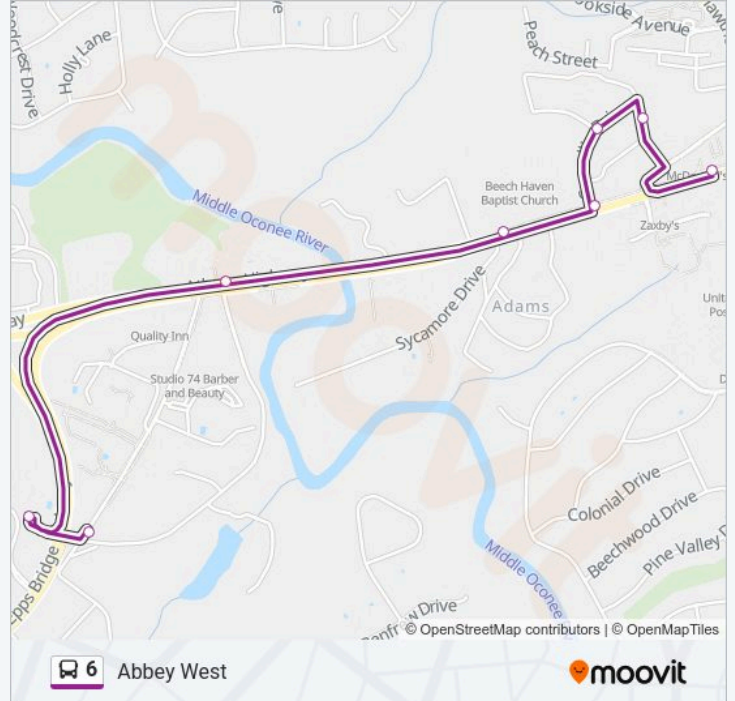

Direction: Abbey West

25 stops

[VIEW LINE SCHEDULE](#)

- Multimodal Transportation Center
- Willow St And Whistlebury Ob
- Willow St And North Ave Ob
- Thomas And W Hancock
- Hancock And College Ob
- W Hancock Ave at N Newton St Ob
- W Hancock Ave at N Finley St Ob
- W Hancock Ave at N Pope St Ob
- W Hancock Ave at N Harris St Ob
- Hancock And Milledge Ob
- W Hancock Ave at N Franklin St Ob
- W Hancock Ave at N Billups St Ob
- W Hancock Ave at N Rocksprings Rd Ob
- W Hancock Ave at Glenhaven Ave Ob
- Broad And Holman Ob 2
- 1998 W Broad Street
- Broad at 2170 West Broad
- 2226 West Broad
- Gardenia Drive Ob
- Camelia Dr Btw Gardenia And Broad Ob
- 2350 West Broad

6 bus Info

Direction: Abbey West

Stops: 25

Trip Duration: 21 min

Line Summary:

2434 West Broad

Atlanta Hwy at 2636 Atlanta Highway

Abbey West Apartments

Old Epps Bridge Rd

Direction: To Multimodal Tc

27 stops

[VIEW LINE SCHEDULE](#)

Abbey West Apartments

Old Epps Bridge Rd

Epps Bridge at Club Drive

Epps Bridge Rd at Atlanta Hwy Ib

Epps Bridge Rd at Old Epps Bridge Rd Ob

Atlanta Hwy at Rivers Edge Ib

Atlanta Hwy at Sr. Sol

2361 W Broad Street

2241 W Broad Street

Alps Rd at North Alps Square Ib

Baxter And Alps Ib

Baxter And Clarke Middle Ib