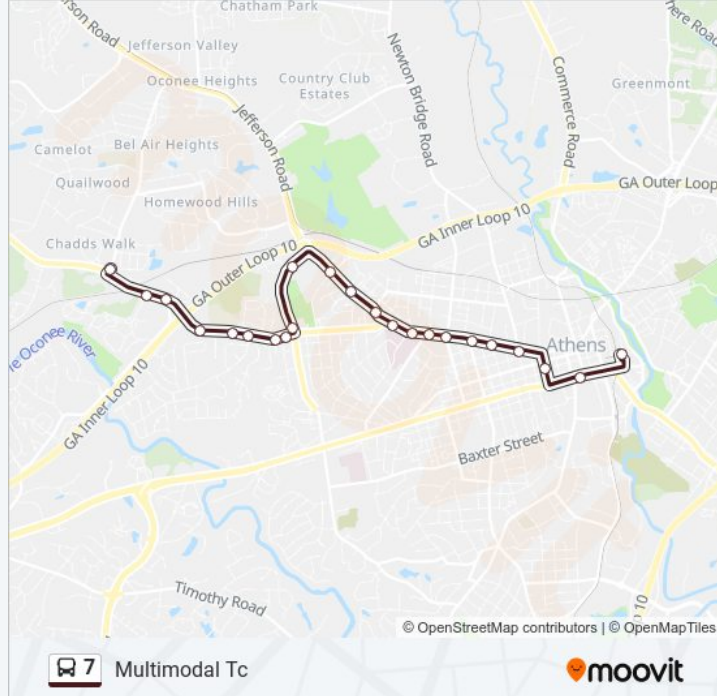

### Direction: Multimodal Tc

23 stops

[VIEW LINE SCHEDULE](#)

- 410 Tallasee Road at Traffic Circle
- Tallasee at Westchester
- Tallasee Rd at Mitchell Bridge Rd Ib
- 1435 Oglethorpe Avenue
- 1155 Oglethorpe Avenue
- Oglethorpe Ave at Forest Heights Dr
- Oglethorpe Ave at Gilleland Dr Ib
- 795 Oglethorpe Avenue
- 810 Hawthorne Avenue
- Hawthorne Medical Center Ib
- Prince Ave And Sunset Dr Ib
- Prince Ave at Kenny Dr Ib
- Prince Ave at Uga Health Sciences Ib
- 1295 Prince Avenue
- Piedmont Regional Medical Center Ib
- 1135 Prince Avenue
- 1001 Prince Avenue
- 771 Prince Avenue
- 595 Prince Avenue
- 347 Prince Avenue
- 247 Pulaski Street
- Uga Arch (Downtown Athens)

### 7 bus Info

**Direction:** Multimodal Tc

**Stops:** 23

**Trip Duration:** 21 min

**Line Summary:**

## Direction: Whitehead Road

23 stops

[VIEW LINE SCHEDULE](#)

Multimodal Transportation Center

Broad And Lumpkin Ob

104 East Washington Street

Denny Tower

Prince Ave at Pulaski St Ob

## 7 bus Info

**Direction:** Whitehead Road

**Stops:** 23

**Trip Duration:** 28 min

**Line Summary:**

116 Whitehead Road

342 Whitehead Road

Whitehead Road at Quailwood Drive