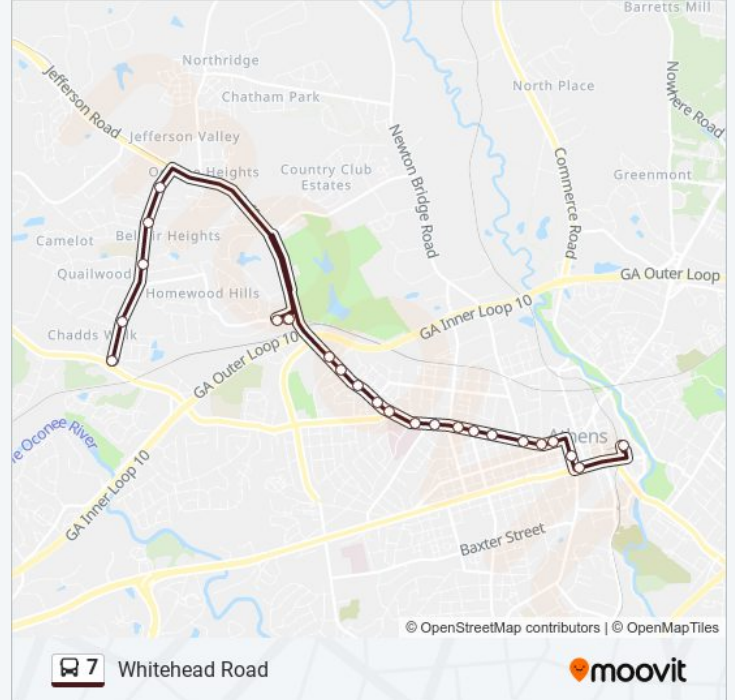

### Direction: Multimodal Tc

23 stops

[VIEW LINE SCHEDULE](#)

- 410 Tallasee Road at Traffic Circle
- Tallasee at Westchester
- Tallasee Rd at Mitchell Bridge Rd Ib
- 1435 Oglethorpe Avenue
- 1155 Oglethorpe Avenue
- Oglethorpe Ave at Forest Heights Dr
- Oglethorpe Ave at Gilleland Dr Ib
- 795 Oglethorpe Avenue
- 810 Hawthorne Avenue
- Hawthorne Medical Center Ib
- Prince Ave And Sunset Dr Ib
- Prince Ave at Kenny Dr Ib
- Prince Ave at Uga Health Sciences Ib
- 1295 Prince Avenue
- Piedmont Regional Medical Center Ib
- 1135 Prince Avenue
- 1001 Prince Avenue
- 771 Prince Avenue
- 595 Prince Avenue
- 347 Prince Avenue
- 247 Pulaski Street
- Uga Arch (Downtown Athens)

1650 Prince Ave

2000 Prince Ave

2090 Prince Ave

Homewood Hills

Homewood Hill

## 7 bus Info

**Direction:** Whitehead Road

**Stops:** 23

**Trip Duration:** 28 min

**Line Summary:**

116 Whitehead Road

342 Whitehead Road

Whitehead Road at Quailwood Drive

Whitehead Road at Hunt Road

410 Tallasee Road at Traffic Circle

7 bus time schedules and route maps are available in an offline PDF at [moovitapp.com](https://moovitapp.com). Use the Moovit App to see live bus times, train schedule or subway schedule, and step-by-step directions for all public transit in Athens, GA.