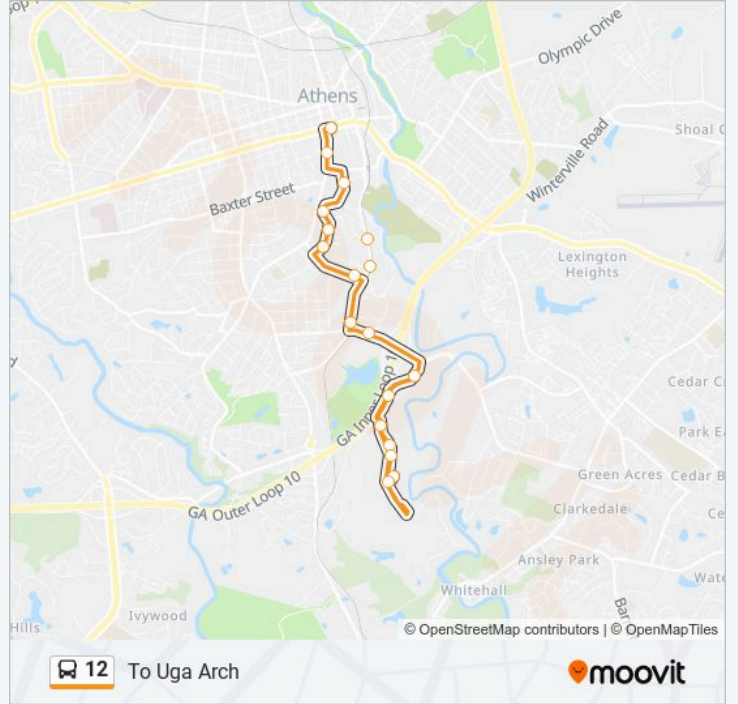

Riverbend Pkwy

Get The App

The 12 bus line (Riverbend Pkwy) has 2 routes. For regular weekdays, their operation hours are:

(1) Riverbend Pkwy: 7:30 AM - 6:20 PM (2) To Uga Arch: 7:00 AM - 6:15 PM

Use the Moovit App to find the closest 12 bus station near you and find out when is the next 12 bus arriving.

Direction: Riverbend Pkwy

15 stops

[VIEW LINE SCHEDULE](#)

- Uga Arch (Downtown Athens)
- Uga Main Library
- Psychology And Journalism
- Tate Center
- Physics Ob
- Soule Hall Ob
- Coliseum Ob
- Aderhold Ob
- University Village Building K
- Intramural Fields
- Riverbend Rd at S Research Lab Ob
- Riverbend Rd at Uga Campus Mail Ob
- Riverbend Pkwy at Surrey Sq Apts Ob
- Riverbend Pkwy at Players Club Apts Ob
- The Redland Apartments

12 bus Info

Direction: Riverbend Pkwy

Stops: 15

Trip Duration: 25 min

Line Summary:

Direction: To Uga Arch

16 stops

[VIEW LINE SCHEDULE](#)

12 bus Info

Direction: To Uga Arch

Stops: 16

Trip Duration: 19 min

Line Summary:

12 bus time schedules and route maps are available in an offline PDF at moovitapp.com. Use the Moovit App to see live bus times, train schedule or subway schedule, and step-by-step directions for all public transit in Athens, GA.