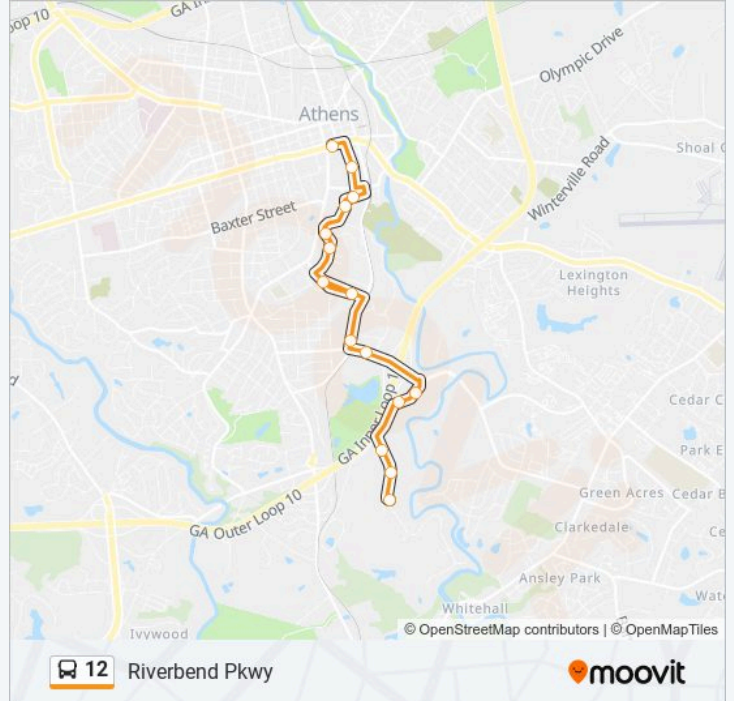

Riverbend Pkwy

Get The App

The 12 bus line (Riverbend Pkwy) has 2 routes. For regular weekdays, their operation hours are:

(1) Riverbend Pkwy: 7:30 AM - 6:20 PM (2) To Uga Arch: 7:00 AM - 6:15 PM

Use the Moovit App to find the closest 12 bus station near you and find out when is the next 12 bus arriving.

Direction: Riverbend Pkwy

15 stops

[VIEW LINE SCHEDULE](#)

- Uga Arch (Downtown Athens)
- Uga Main Library
- Psychology And Journalism
- Tate Center
- Physics Ob
- Soule Hall Ob
- Coliseum Ob
- Aderhold Ob
- University Village Building K
- Intramural Fields
- Riverbend Rd at S Research Lab Ob
- Riverbend Rd at Uga Campus Mail Ob
- Riverbend Pkwy at Surrey Sq Apts Ob
- Riverbend Pkwy at Players Club Apts Ob
- The Redland Apartments

12 bus Time Schedule

Riverbend Pkwy Route Timetable:

Sunday	Not Operational
Monday	7:30 AM - 6:20 PM
Tuesday	7:30 AM - 6:20 PM
Wednesday	7:30 AM - 6:20 PM
Thursday	7:30 AM - 6:20 PM
Friday	7:30 AM - 6:20 PM
Saturday	Not Operational

12 bus Info

Direction: Riverbend Pkwy

Stops: 15

Trip Duration: 25 min

Line Summary:

Direction: To Uga Arch

16 stops

[VIEW LINE SCHEDULE](#)