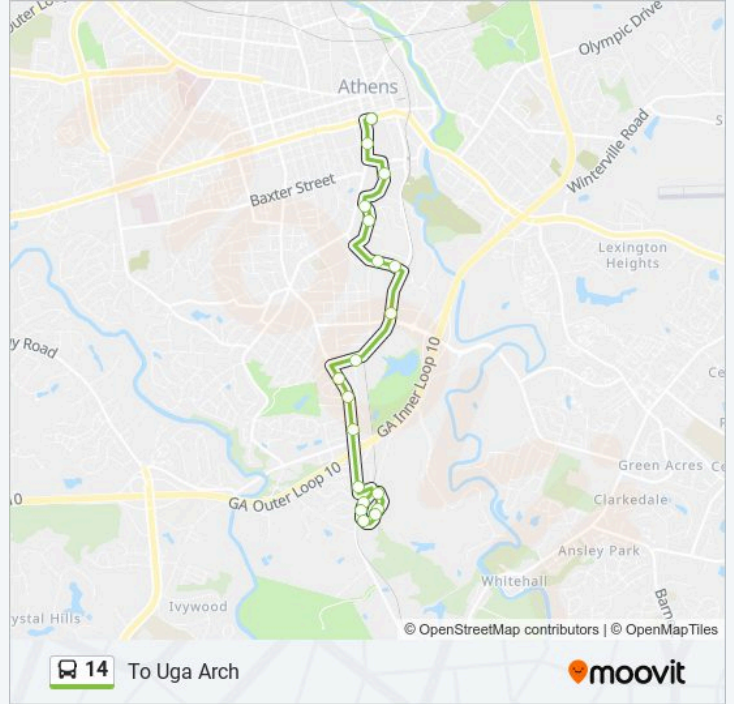

Direction: To Lake Side

15 stops

[VIEW LINE SCHEDULE](#)

Uga Arch (Downtown Athens)

Uga Main Library

Psychology And Journalism

Tate Center

Physics Ob

14 bus Info

Direction: To Lake Side

Stops: 15

Trip Duration: 26 min

Line Summary:

Direction: To Uga Arch

19 stops

[VIEW LINE SCHEDULE](#)

14 bus Info

Direction: To Uga Arch

Stops: 19

Trip Duration: 18 min

Line Summary:

Uga Arch (Downtown Athens)

14 bus time schedules and route maps are available in an offline PDF at moovitapp.com. Use the Moovit App to see live bus times, train schedule or subway schedule, and step-by-step directions for all public transit in Athens, GA.

© 2024 Moovit - All Rights Reserved