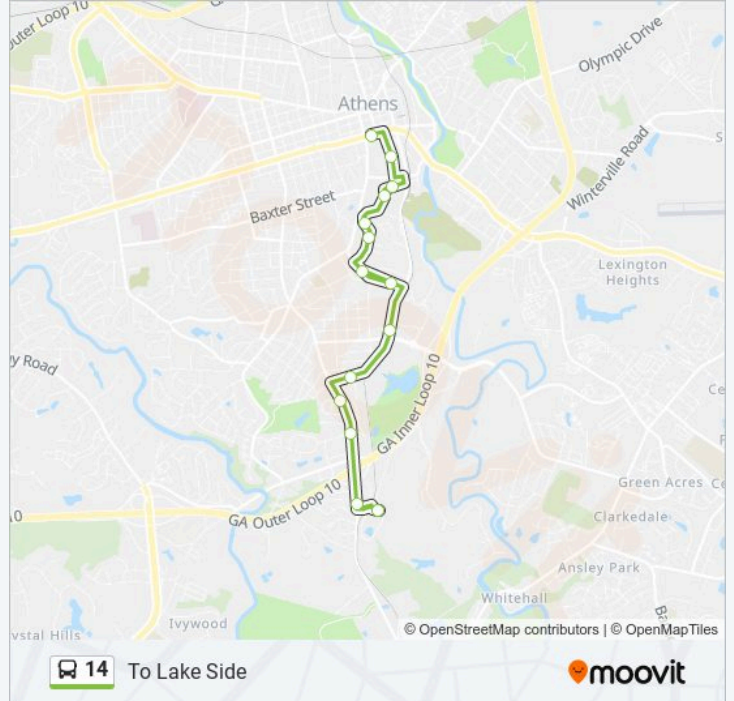

 14

To Lake Side

Get The App

The 14 bus line (To Lake Side) has 2 routes. For regular weekdays, their operation hours are:

(1) To Lake Side: 7:40 AM - 5:45 PM (2) To Uga Arch: 7:13 AM - 6:11 PM

Use the Moovit App to find the closest 14 bus station near you and find out when is the next 14 bus arriving.

Direction: To Lake Side

15 stops

[VIEW LINE SCHEDULE](#)

Uga Arch (Downtown Athens)

Uga Main Library

Psychology And Journalism

Tate Center

Physics Ob

Milledge Place Apts Outbound

Riverbend at Lakeside Dr

14 bus Time Schedule

To Lake Side Route Timetable:

Sunday	Not Operational
Monday	7:40 AM - 5:45 PM
Tuesday	7:40 AM - 5:45 PM
Wednesday	7:40 AM - 5:45 PM
Thursday	7:40 AM - 5:45 PM
Friday	7:40 AM - 5:45 PM
Saturday	Not Operational

14 bus Info

Direction: To Lake Side

Stops: 15

Trip Duration: 26 min

Line Summary:

Direction: To Uga Arch

19 stops

[VIEW LINE SCHEDULE](#)