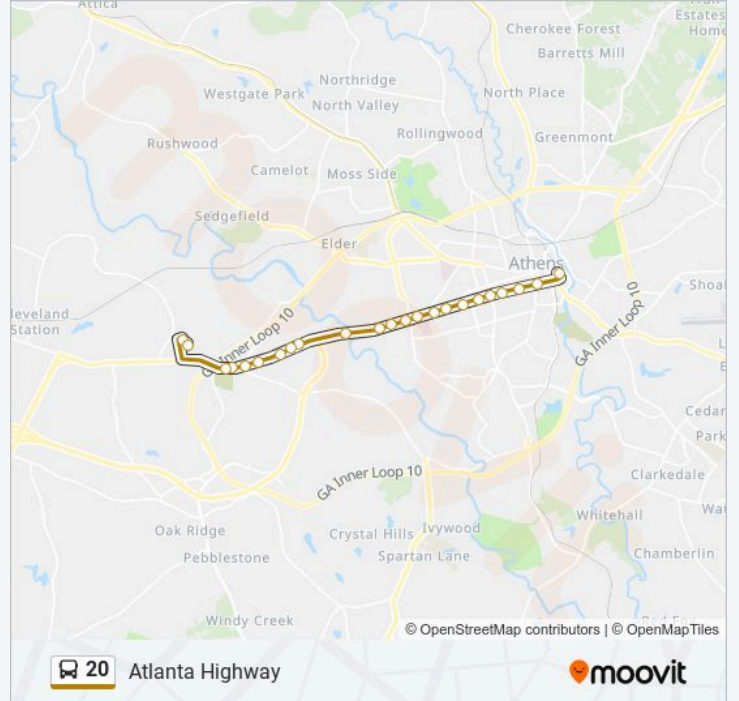

W Broad St at Billups St Ob

W Broad St at Broadacres Ob

Broad And Holman Ob 2

1998 W Broad Street

Broad at 2170 West Broad

2226 West Broad

2350 West Broad

2434 West Broad

### 20 bus Info

**Direction:** Atlanta Highway

**Stops:** 23

**Trip Duration:** 25 min

**Line Summary:**

Georgia Square Mall at Rear Parking

Georgia Square Mall

**Direction: Multimodal Tc**

30 stops

[VIEW LINE SCHEDULE](#)

Georgia Square Mall

Georgia Square Mall at Marilyn Farmer

Mission Sqaure

Clark Crossing Plaza Ib

Atlanta Hwy at Budget Motel Ib

Atlanta Hwy at Bernstein Funeral Ib

Target

Epps Bridge Rd at Old Epps Bridge Rd Ob

Atlanta Hwy at Rivers Edge Ib

Atlanta Hwy at Sr. Sol

2361 W Broad Street

2241 W Broad Street

Alps Rd at North Alps Square Ib

Baxter And Alps Ib