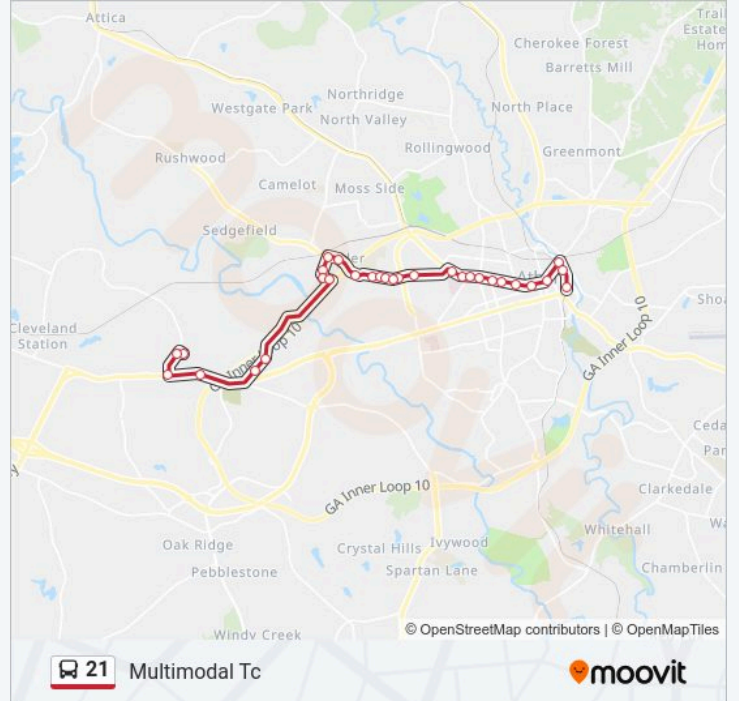

### Direction: Multimodal Tc

30 stops

[VIEW LINE SCHEDULE](#)

Marilyn Farmer Way-Midblock  
Accgov Fire Station #6/Cooperative Ext.  
Cleveland Road at Atlanta Highway  
Mission Sqaure  
1171 Mitchell Bridge Rd  
Mitchell Brdg at the Preserve Dr  
240 Mitchell Bridge Road  
Westchester Dr - Apts Rt 5  
Westchester at Tallassee Club Villas Ib  
Westchester And Tallassee Ib  
Tallassee Rd at Mitchell Bridge Rd Ib  
1435 Oglethorpe Avenue  
1155 Oglethorpe Avenue  
Oglethorpe Ave at Forest Heights Dr  
1005 Oglethorpe Avenue  
Oglethorpe Ave at Gilleland Dr Ib  
795 Oglethorpe Avenue  
Oglethorpe Avenue at Sunset Drive  
1295 Prince Avenue  
Piedmont Regional Medical Center Ib  
1135 Prince Avenue

### 21 bus Info

**Direction:** Multimodal Tc

**Stops:** 30

**Trip Duration:** 28 min

**Line Summary:**

1001 Prince Avenue

771 Prince Avenue

595 Prince Avenue

347 Prince Avenue

227 West Dougherty Street

Dougherty And Jackson St Inbound

86 North Avenue

325 Willow Street

Multimodal Transportation Center

**Direction: Cleveland Road**

40 stops

[VIEW LINE SCHEDULE](#)

Multimodal Transportation Center

Willow St And Whistlebury Ob

Willow St And North Ave Ob

E Dougherty St at N Jackson St Ob

Denny Tower

Prince Ave at Pulaski St Ob

Prince Ave at Childs St Ob