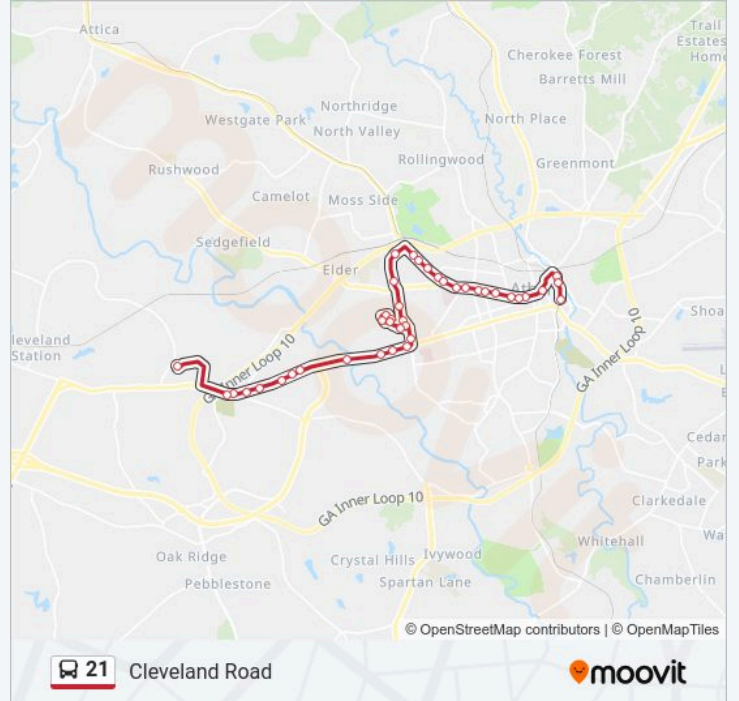

Ymca Ob

495 Hawthorne Avenue

415 Hawthorne Avenue

Hawthorne Ave at Old W Broad St Ib

Columbia - Brookside Stop 1

Columbia - Brookside Stop 2

Columbia - Brookside Stop 3

Columbia - Brookside Stop 4

Columbia - Brookside Stop 5

205 Hawthorne Avenue

2226 West Broad

2350 West Broad

2434 West Broad

Atlanta Hwy at 2636 Atlanta Highway

2950 Atlanta Highway

3040 Atlanta Highway

3130 Atlanta Highway

Atlanta Hwy at Athens W Ob

3400 Atlanta Highway

3640 Atlanta Highway

3650 Atlanta Highway

Marilyn Farmer Way-Midblock

21 bus time schedules and route maps are available in an offline PDF at moovitapp.com. Use the Moovit App to see live bus times, train schedule or subway schedule, and step-by-step directions for all public transit in Athens, GA.

© 2025 Moovit - All Rights Reserved