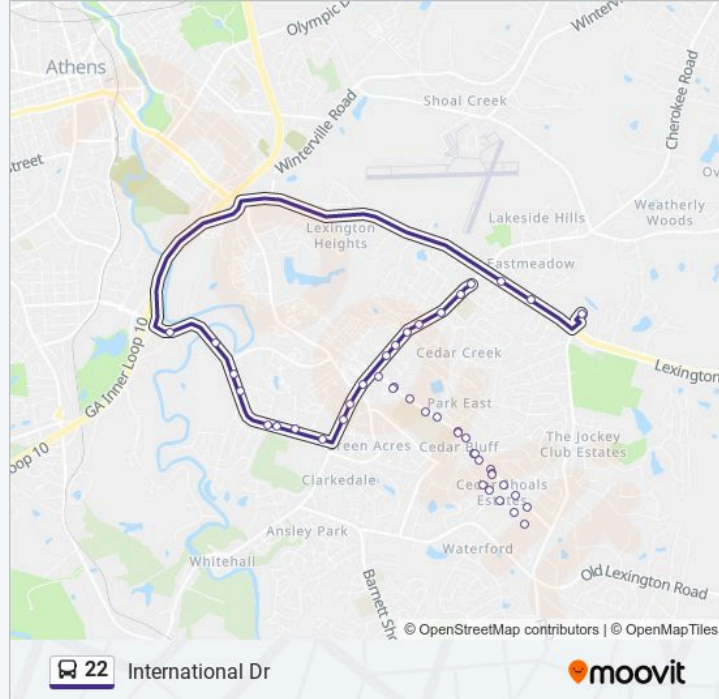

22 bus Info

Direction: International Dr

Stops: 37

Trip Duration: 31 min

Line Summary:

246 Highland Park Dr Ib

210 Highland Park Dr Ib

178 Highland Park Drive

160 Highland Park Drive

105 Boulder Trail

1587 Cedar Shoals Dr Ib

1525 Cedar Shoals Dr Ib

1395 Cedar Shoals Drive

Cedar Shoals Dr at E Paces Dr Ib

Cedar Shoals Dr at Spring Lake Dr Ib

1245 Cedar Shoals Drive

1195 Cedar Shoals Drive

1060 Gaines School Road

Barnett Shoals Rd at Burger King Ib

Barnett Shoals Rd at Habachi

International Drive

Direction: Walmart

18 stops

[VIEW LINE SCHEDULE](#)

22 bus Info

Direction: Walmart

Stops: 18

Trip Duration: 15 min

Line Summary:

Lexington Rd at Willowood Ob

Lexington Rd at the Oaks Apts Ob

Lexington Rd Across From Cooper Rd Ob