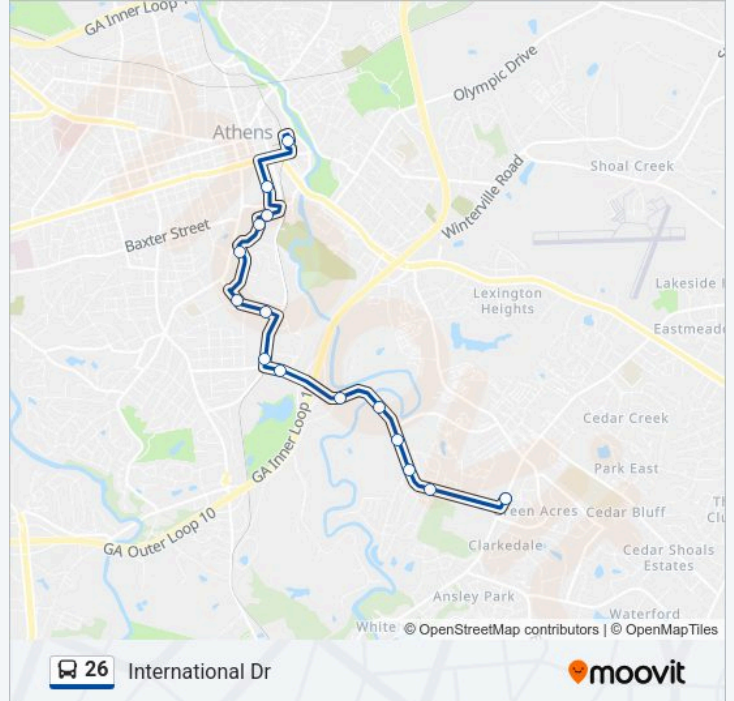

 **26 Line**

International Dr

Get The App

The 26 bus line (International Dr) has 2 routes. For regular weekdays, their operation hours are:

(1) International Dr: 6:45 AM-5:45 PM(2) To Multimodal Tc: 7:15 AM-6:15 PM

Use the Moovit App to find the closest 26 bus station near you and find out when is the next 26 bus arriving.

Direction: International Dr

15 stops

[VIEW LINE SCHEDULE](#)

- Multimodal Transportation Center
- Uga Main Library
- Psychology And Journalism
- Tate Center
- Physics Ob
- Coliseum Ob
- Aderhold Ob
- University Village Building K
- Intramural Fields
- College Station Rd at Riverbend Rd Ob
- 850 College Station
- 960 College Station - U.S. Epa
- 1012 College Station at University Cir
- 1078 College Station at Segrest Cir Ob
- Barnett Shoals at Forest Road Inbound

26 bus Time Schedule

International Dr Route Timetable:

Monday	6:45 AM-5:45 PM
Tuesday	6:45 AM-5:45 PM
Wednesday	6:45 AM-5:45 PM
Thursday	6:45 AM-5:45 PM
Friday	6:45 AM-5:45 PM
Saturday	Not Operational
Sunday	Not Operational

26 bus Info

Direction: International Dr

Stops: 15

Trip Duration: 23 min

Line Summary:

Direction: To Multimodal Tc

20 stops

[VIEW LINE SCHEDULE](#)