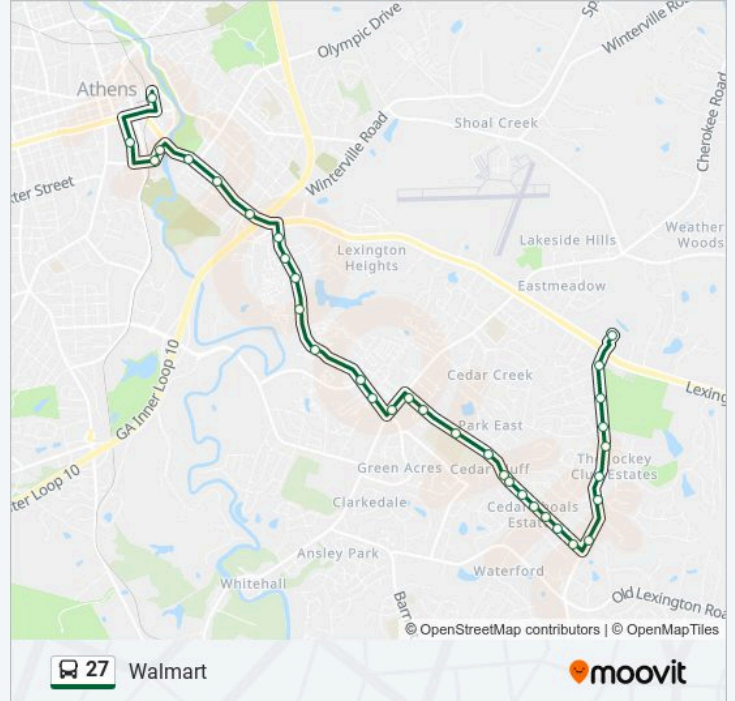

Direction: Walmart

34 stops

[VIEW LINE SCHEDULE](#)

Multimodal Transportation Center
 Uga Main Library
 450 Baldwin at Stone Mill Run
 Williams And Oconee Ob
 Oak St at Poplar St Ob
 Oak St at Carr St Ob
 Oconee St at Park And Ride Ob
 Barnett Shoals Rd at Bailey St Ib
 Barnett Shoals at Ikon Apts Ob
 Barnett Shoals at the Woodlands Apt Ob
 Barnett Shoals at Brookewood Mill Ob
 Barnett Shoals at Windaway Town Homes Ob
 Barnett Shoals Rd at Research Dr Ob

27 bus Info

Direction: Walmart

Stops: 34

Trip Duration: 25 min

Line Summary:

Barnett Shoals at Dennis Dr Ob

Gaines School at Presbyterian Church Ob

Gaines School And Cedar Shoals

Cedar Shoals Dr at Bayberry Ct

Cedar Shoals Dr at Alden Ct

1800 Cedar Shoals Drive

1105 Whit Davis Road

Whit Davis Rd at Carrington Dr Ob

Whit Davis Rd at Whisperwood Ln Ob

625 Whit Davis Road

525 Whit Davis Road

325 Whit Davis Road

Whit Davis Across From Firewood Ct Ob

Walmart

27 bus time schedules and route maps are available in an offline PDF at moovitapp.com. Use the Moovit App to see live bus times, train schedule or subway schedule, and step-by-step directions for all public transit in Athens, GA.