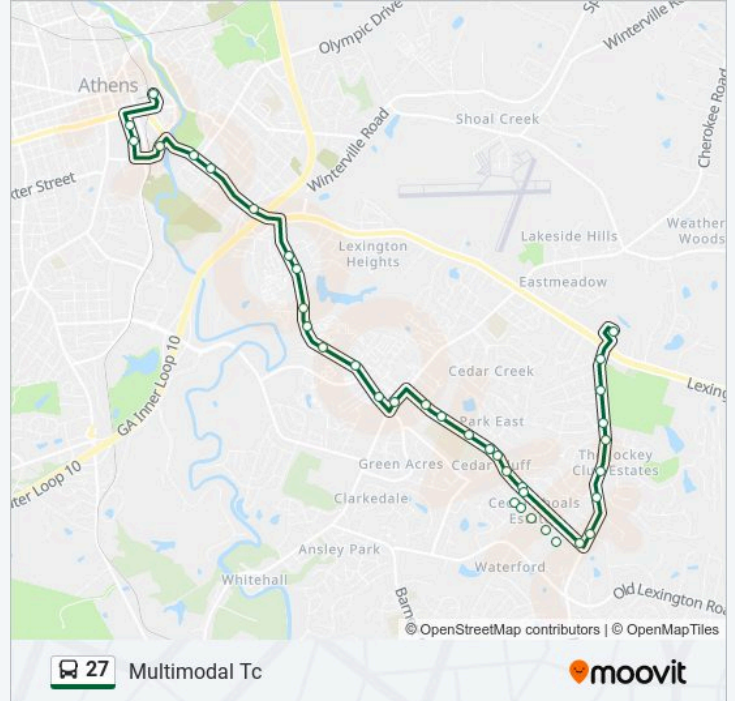

Direction: Multimodal Tc

37 stops

[VIEW LINE SCHEDULE](#)

- Walmart
- Whit Davis Rd at Firewood Ct Ib
- Whit Davis Rd at Meadow Creek Dr Ib
- 410 Whit Davis Road
- Whit Davis Rd Across From Pettit Ln Ib
- 730 Whit Davis Road
- Whit Davis Rd at Cedar Springs Dr Ib
- Whit Davis Rd at Honey Tree Dr Ib
- Fire Station 5 - 1090 Whit Davis Road
- 110 Redstone Drive
- 246 Highland Park Dr Ib
- 210 Highland Park Dr Ib
- 178 Highland Park Drive
- 160 Highland Park Drive
- 105 Boulder Trail
- 1587 Cedar Shoals Dr Ib
- 1525 Cedar Shoals Dr Ib
- 1395 Cedar Shoals Drive
- Cedar Shoals Dr at E Paces Dr Ib
- Cedar Shoals Dr at Spring Lake Dr Ib
- 1245 Cedar Shoals Drive

27 bus Info

Direction: Multimodal Tc

Stops: 37

Trip Duration: 22 min

Line Summary:

1195 Cedar Shoals Drive
 1060 Gaines School Road
 Barnett Shoals Rd at Georgetown Cir Ib
 Barnett Shoals Rd at Park Ridge Dr Ib
 1035 Barnett Shoals Rd at the Summit
 1025 Barnett Shoals at Lakewood Hills
 Barnett Shoals Across Carriage Ln Ib
 445 Barnett Shoals Rd at Dekle Dr Ib
 335 Barnett Shoals Rd at Johnson Dr Ib
 1321 Oconee Street
 337 Oak Street
 235 Oak St at Poplar St Ib
 188 Williams Street at Oconee Street
 Uga College Of Environment And Design
 Uga Human Resources
 Multimodal Transportation Center

Direction: Walmart

34 stops

[VIEW LINE SCHEDULE](#)

Multimodal Transportation Center
 Uga Main Library
 450 Baldwin at Stone Mill Run
 Williams And Oconee Ob
 Oak St at Poplar St Ob
 Oak St at Carr St Ob
 Oconee St at Park And Ride Ob
 Barnett Shoals Rd at Bailey St Ib
 Barnett Shoals at Ikon Apts Ob
 Barnett Shoals at the Woodlands Apt Ob
 Barnett Shoals at Brookewood Mill Ob
 Barnett Shoals at Windaway Town Homes Ob
 Barnett Shoals Rd at Research Dr Ob

27 bus Info

Direction: Walmart

Stops: 34

Trip Duration: 25 min

Line Summary:

Barnett Shoals at Dennis Dr Ob

Gaines School at Presbyterian Church Ob

Gaines School And Cedar Shoals