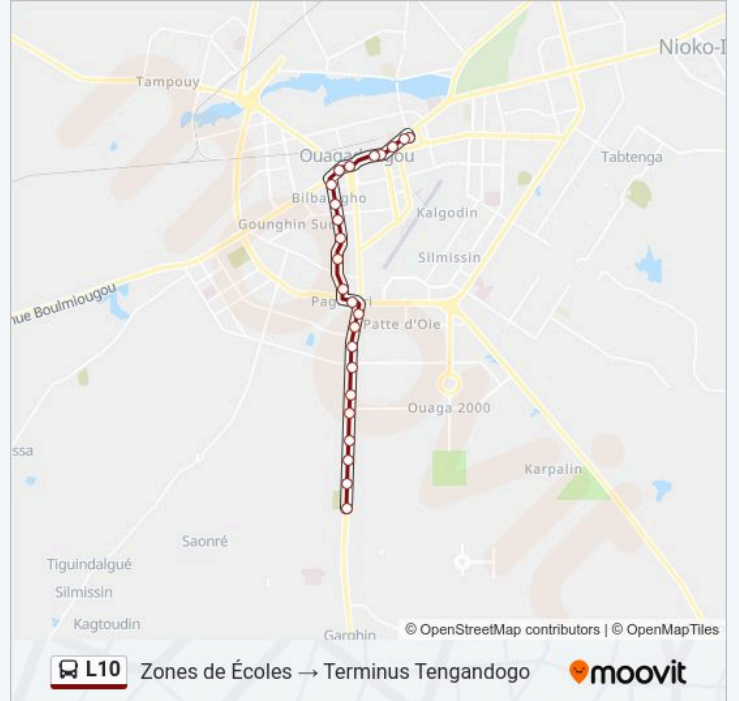

Use the Moovit App to find the closest L10 bus station near you and find out when is the next L10 bus arriving.

Direction: Terminus Tengandogo

24 stops

[VIEW LINE SCHEDULE](#)

Av. Ouedraogo / Av. Sankara

Avenue De La Grande Chancellerie, 387

École Primaire

Centre Aéré

Nagrin

L10 bus Time Schedule

Terminus Tengandogo Route Timetable:

Monday	04:50-22:59
Tuesday	04:50-22:59
Wednesday	04:50-22:59
Thursday	04:50-22:59
Friday	04:50-22:59
Saturday	05:00-23:00
Sunday	05:00-23:00

L10 bus Info**Direction:** Terminus Tengandogo**Stops:** 24**Trip Duration:** 34 min**Line Summary:**

École Kossiam

Toul Neéré

Terminus Tengandogo

L10 bus time schedules and route maps are available in an offline PDF at moovitapp.com. Use the Moovit App to see live bus times, train schedule or subway schedule, and step-by-step directions for all public transit in Ouagadougou.