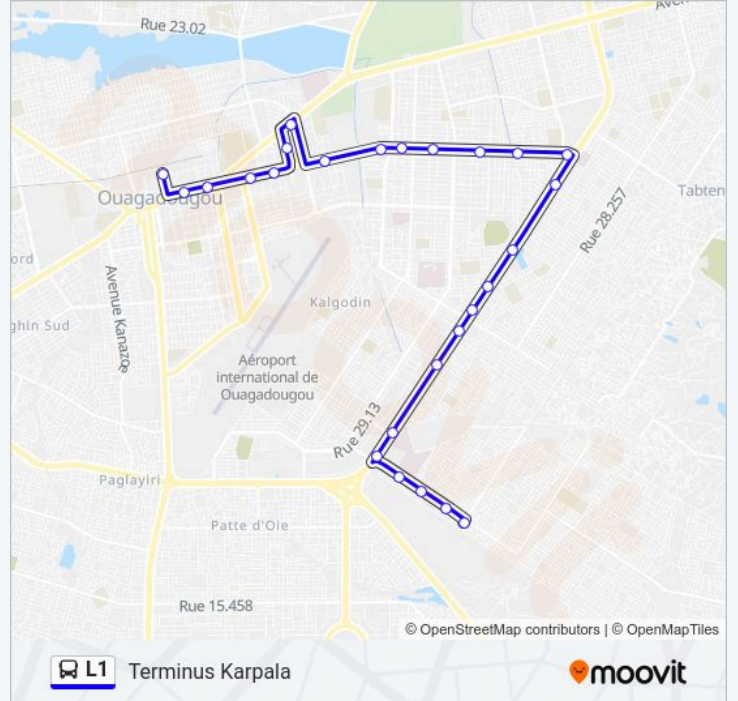

Direction: Terminus Karpala

26 stops

[VIEW LINE SCHEDULE](#)

Place Naaba Koom

Maison Du Peuple

Sonapost

Direction Nationale De La Police

Rtb Tele

Boulevard Des Tensoba, 979

Station Shell

Bvar. Des Tensoba / Rue 29

Lycée Scientifique

Bvar. Des Tensoba / Rue 29.220

Mairie De Bogodogo

Siao

Cma

Direction: Terminus Karpala

Stops: 26

Trip Duration: 35 min

Line Summary:

L1

Lycée Wend Manegre

Koadima

Église De Trame

Terminus Karpala

L1 bus time schedules and route maps are available in an offline PDF at moovitapp.com. Use the Moovit App to see live bus times, train schedule or subway schedule, and step-by-step directions for all public transit in Ouagadougou.