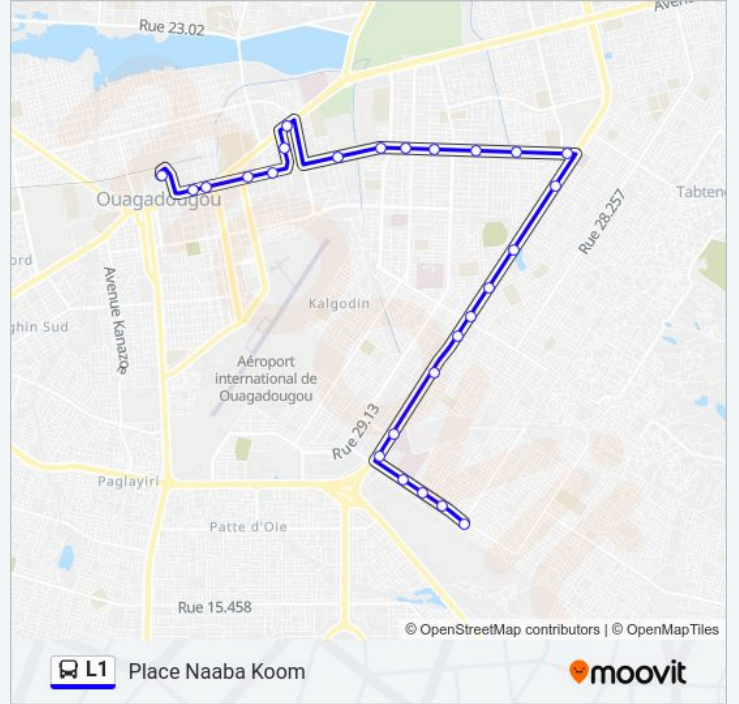

Direction: Place Naaba Koom

26 stops

[VIEW LINE SCHEDULE](#)

Terminus Karpala
Église De Trame
Koadima
Lycée Wend Manegre
Lns
Cma
Siao
Mairie De Bogododo
Bvar. Des Tensoba / Rue 29.266
Lycée Scientifique
Bvar. Des Tensoba / Rue 29
Station Shell
Hopital Pedriatrique
Hotel De Finances
Bvar. Charles De Gaulle / Av. Gueye
Pharmacie Talba
École De Zogona
Université
Auto École
Carfo
Csc

Direction: Place Naaba Koom

Stops: 26

Trip Duration: 35 min

Line Summary:

Rtb Tele

Direction Nationale De La Police

Sonapost

Sobca

Place Naaba Koom

L1 bus time schedules and route maps are available in an offline PDF at moovitapp.com. Use the Moovit App to see live bus times, train schedule or subway schedule, and step-by-step directions for all public transit in Ouagadougou.