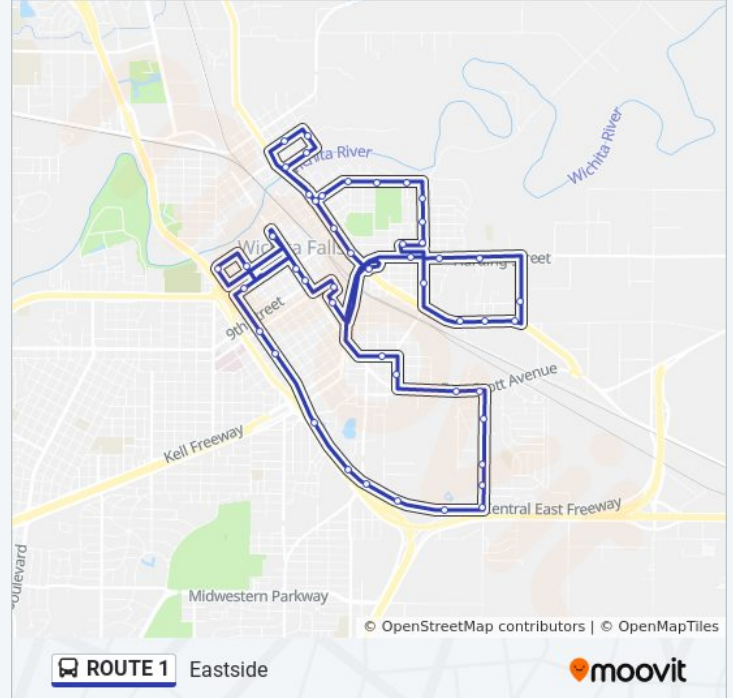

ROUTE 1 bus Info**Direction:** Blue**Stops:** 49**Trip Duration:** 55 min**Line Summary:**

Roosevelt & N. Rosewood

Flood & N. Rosewood

Flood & Redwood

Harding & Neff

Harding & Otis Polk

Thompson & Trout

Mlk & Thompson

Mlk & Whitfield

Mlk & Oriole

N. Rosewood & Welch

Harding & Cleveland

Jalonick & Kentucky

Fort Worth & S. Rosewood

East Scott & Perigo

East Scott & Windthorst

Windthorst & Sharon

Ireland & Windthorst

Windthorst & Sunnyside

Windthorst & Us 287

Water Park

Wayfarer Motel

Us 287 & Jacksboro

Central East @ Kacksboro

21st & Us 287

Broad&13th

10th & Broad

6th & Bluff

Travel Station

ROUTE 1 bus time schedules and route maps are available in an offline PDF at moovitapp.com. Use the [Moovit App](#) to see live bus times, train schedule or subway schedule, and step-by-step directions for all public transit in Wichita Falls, TX.