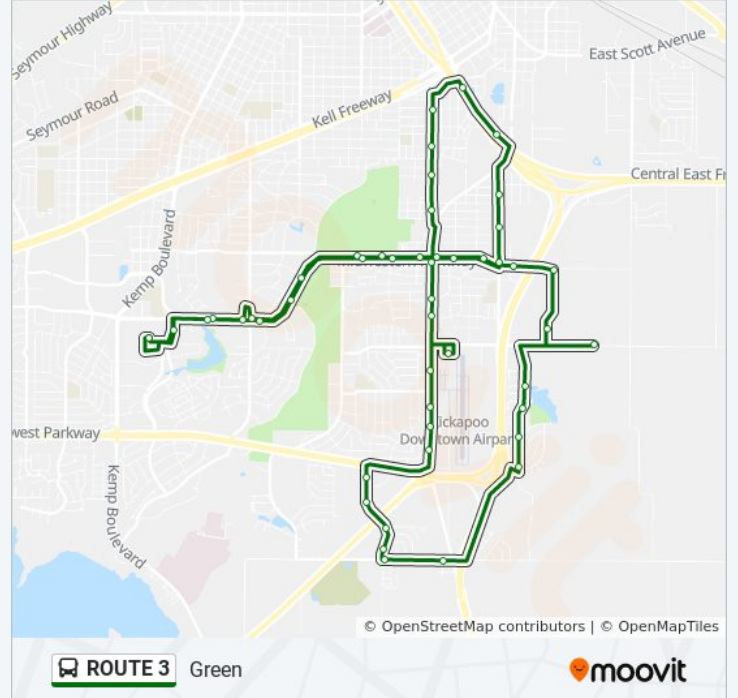

ROUTE 3 bus Info**Direction:** Green**Stops:** 49**Trip Duration:** 62 min**Line Summary:**

Hatton & Wsc.

Jacksboro & Glendale

Jacksboro at Building Block

Jacksboro & Echo Ln

Jacksboro Before Hwy. 79

Professional at Entry 1

Midwestern at Country Club

Midwestern at Woodlands Apt.

Midwestern & Irving Pl.

Midwestern & Taft

Midwestern & Lj Rodriguez

Sikes Senter Mall

ROUTE 3 bus time schedules and route maps are available in an offline PDF at moovitapp.com. Use the [Moovit App](#) to see live bus times, train schedule or subway schedule, and step-by-step directions for all public transit in Wichita Falls, TX.