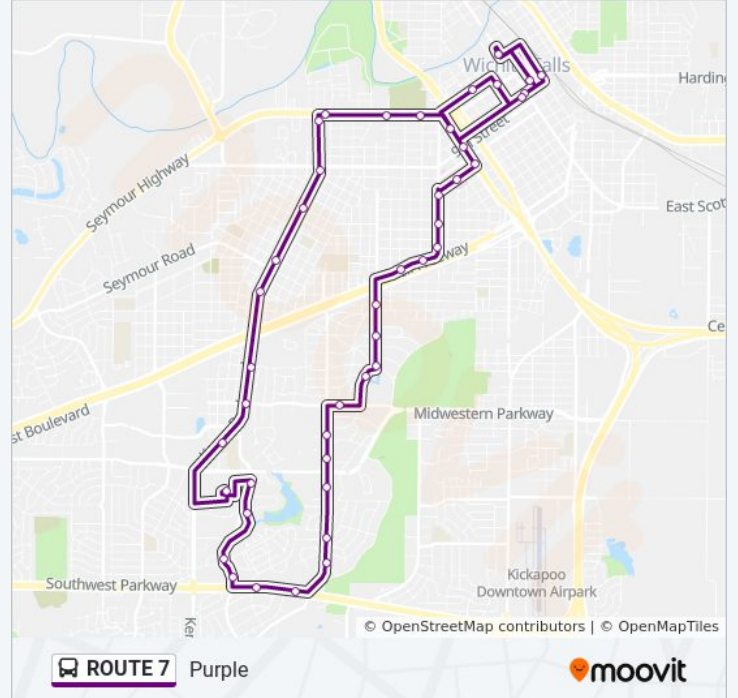

 **ROUTE 7**

Purple

[Get The App](#)

The ROUTE 7 bus line Purple has one route. For regular weekdays, their operation hours are:

(1) Purple: 5:00 AM - 6:00 PM

Use the Moovit App to find the closest ROUTE 7 bus station near you and find out when is the next ROUTE 7 bus arriving.

ROUTE 7 bus Info**Direction:** Purple**Stops:** 45**Trip Duration:** 50 min**Line Summary:**

Taft & Honors House

Taft & Merrimac

Taft at Pres. Manor

SW Pkwy at Heritage Chur.

SW Pkwy & Elmwood

Maplewood at Pioneer

Kemp & Ave J

Kemp & Ave E

Kemp & 10th

Kemp & Seymour Hwy.

5th & Fillmore

5th & Vanburen

5th & Baylor

5th & Vanburen

7th & Ohio

Travel Station

ROUTE 7 bus time schedules and route maps are available in an offline PDF at moovitapp.com. Use the [Moovit App](#) to see live bus times, train schedule or subway schedule, and step-by-step directions for all public transit in Wichita Falls, TX.