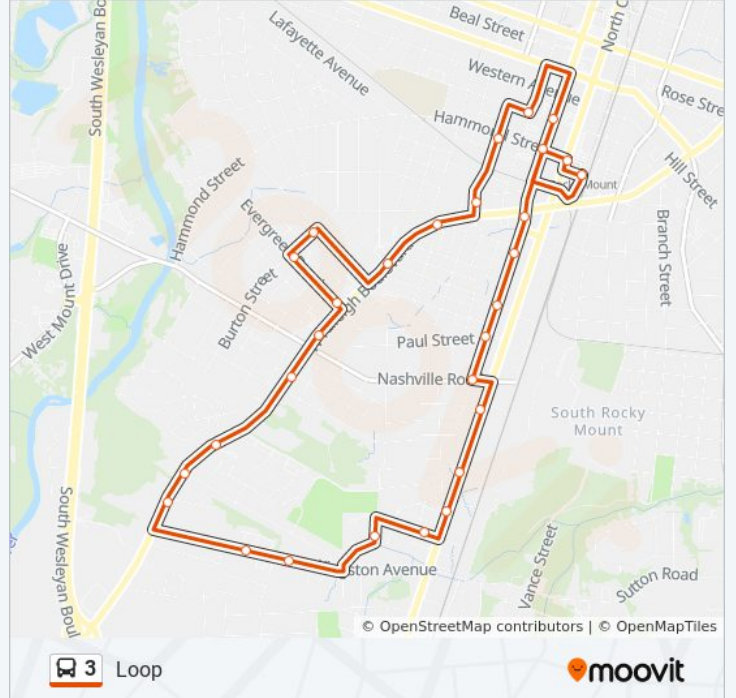

Direction: Loop

30 stops

[VIEW LINE SCHEDULE](#)

- Downtown Transfer Center
- Church & Hammond
- Franklin & W Raleigh Blvd
- Franklin St. & Davenport St. - Southbound
- Franklin & Henry
- Franklin & Paul
- Franklin & Nashville
- Church & Anderson
- Church & Dowdy
- Church & Renfrow
- Cedar St. & Franklin St.
- Rolling Meadows Apts / Baber
- Kingston & Hannah
- Shady Grove Mhp / Kingston
- W Raleigh Blvd & Gregg Ct
- Raleigh & Powell
- W Raleigh Blvd & Hazelwood Dr
- W Raleigh Blvd & Cascade Ave
- W Raleigh Blvd & Paul St
- Evergreen & W Raleigh Blvd.
- Evergreen & Burton
- Burton St & Winston Walk

3 bus Time Schedule

Loop Route Timetable:

Sunday	Not Operational
Monday	7:15 AM - 6:15 PM
Tuesday	7:15 AM - 6:15 PM
Wednesday	7:15 AM - 6:15 PM
Thursday	7:15 AM - 6:15 PM
Friday	7:15 AM - 6:15 PM
Saturday	9:15 AM - 5:15 PM

3 bus Info

Direction: Loop

Stops: 30

Trip Duration: 30 min

Line Summary:

Raleigh Blvd. & West Haven Blvd. - Southbound

W Raleigh Blvd & Peter St

Grace St. & Raleigh Blvd. - Northbound

Grace & Hammond

Nash & Pearl

Franklin St. @ Nash Health Department

Franklin & Hammond

Downtown Transfer Center

3 bus time schedules and route maps are available in an offline PDF at moovitapp.com. Use the [Moovit App](#) to see live bus times, train schedule or subway schedule, and step-by-step directions for all public transit in Rocky Mount, NC.