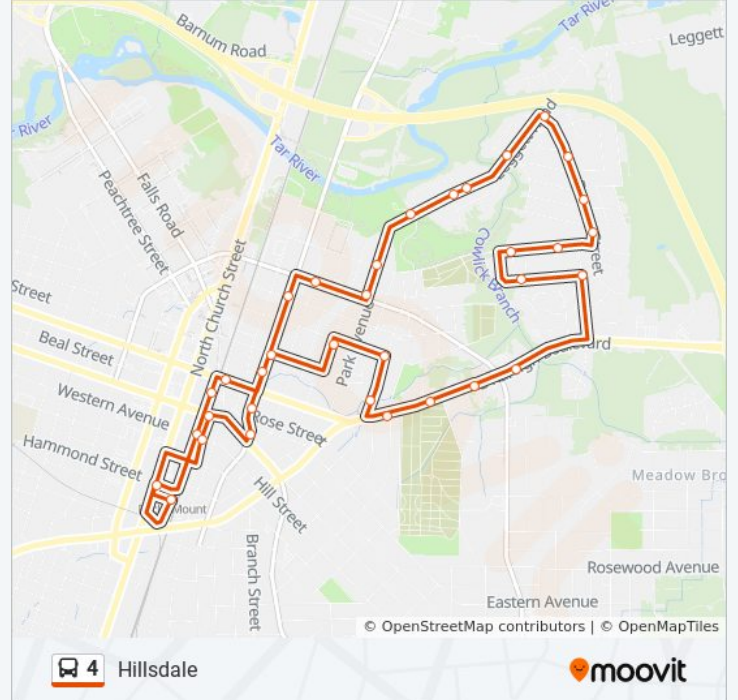

Barnes & Legget

Leggett & Robert

Leggett & Carver

Leggett & Corbett - Westbound

Leggett & Ellison

Park & Virginia

Park & E. Grand

E. Grand & Pennsylvania - Westbound

Atlantic & Highland - Southbound

Atlantic & Ivey - Southbound

E. Thomas St. & N. Washington St.

Main & Pnc Bank - Southbound

Main & Western Ave. - Southbound

Downtown Transfer Center

4 bus time schedules and route maps are available in an offline PDF at moovitapp.com. Use the [Moovit App](#) to see live bus times, train schedule or subway schedule, and step-by-step directions for all public transit in Rocky Mount, NC.

[About Moovit](#) • [MaaS Solutions](#) • [Supported Countries](#) • [Mooviter Community](#)

© 2023 Moovit - All Rights Reserved

Check Live Arrival Times