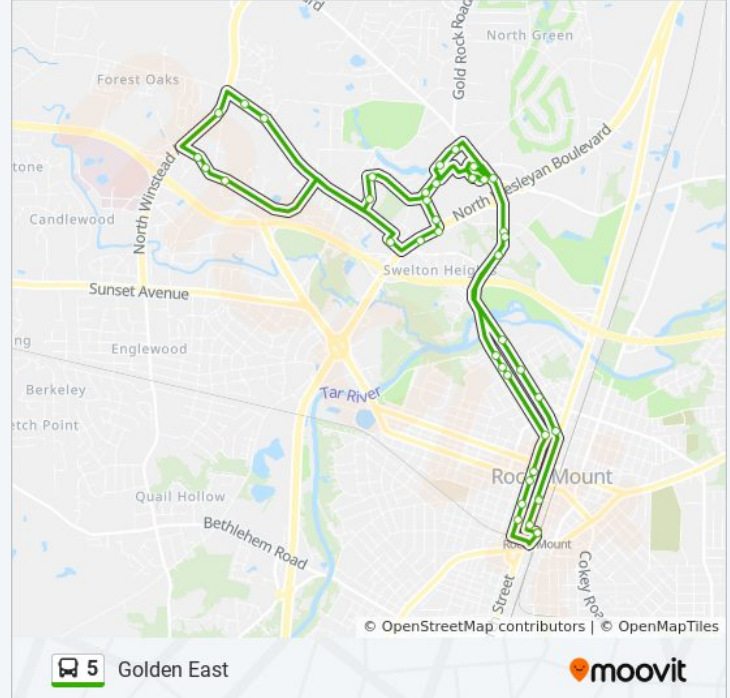

Winstead & Comprehensive Dental

English Rd. & Boice-Willis Clinic

English Rd. & Bojangles

Nicodemus Mile Rd. & Benvenue El. School - Southbound

Hunter Hill & Arby's - Eastbound

Wesleyan Blvd. & Golden Corral - Eastbound

N. Wesleyan Blvd. & Big Lots

Sutters Creek Blvd. & Red Lobster

Sutters Creek Blvd. & Hobby Lobby

Jeffreys & Zaxbys - Northbound

Golden East Mall Food Court

Benvenue & Fred's Food Club - Southbound

Peachtree And Elm - Southbound

Peachtree And Spring - Southbound

Peachtree And Ridge - Southbound

Peachtree & Franklin - Southbound

Franklin & Thomas 2 - Southbound

Franklin & Sunset Ave. - Southbound

Franklin St. @ Nash Health Department

Franklin & Hammond

Downtown Transfer Center

5 bus time schedules and route maps are available in an offline PDF at moovitapp.com. Use the [Moovit App](#) to see live bus times, train schedule or subway schedule, and step-by-step directions for all public transit in Rocky Mount, NC.

[About Moovit](#) · [MaaS Solutions](#) · [Supported Countries](#) · [Mooviter Community](#)

© 2024 Moovit - All Rights Reserved

Check Live Arrival Times