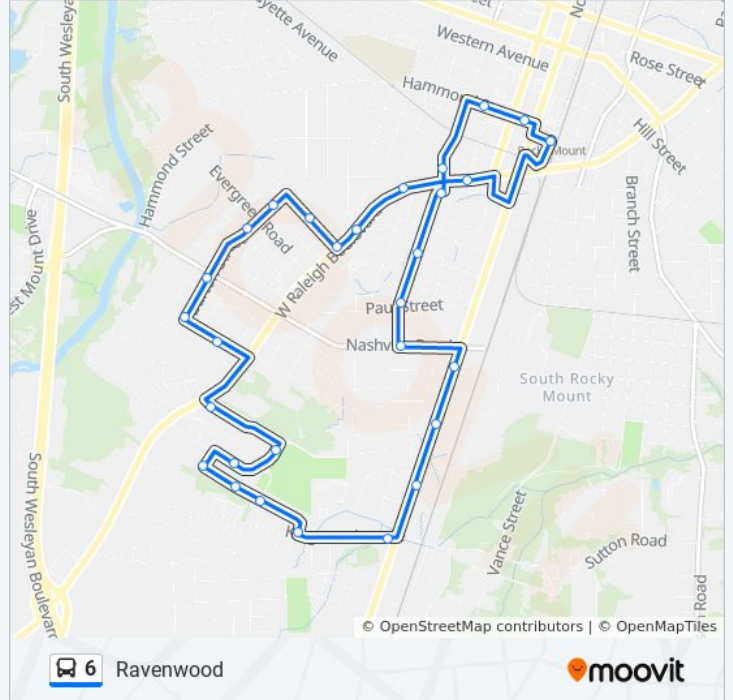

Ravenwood

Get The App

The 6 bus line Ravenwood has one route. For regular weekdays, their operation hours are:

(1) Loop: 6:45 AM - 5:45 PM

Use the Moovit App to find the closest 6 bus station near you and find out when is the next 6 bus arriving.

Direction: Loop

30 stops

[VIEW LINE SCHEDULE](#)

- Downtown Transfer Center
- Hammond & City Hall - Westbound
- Hammond & Pearl - Westbound
- Grace And Raleigh Blvd. Westbound
- Raleigh Blvd. & Walnut St. - Westbound
- Raleigh Blvd. & West Haven Blvd. - Southbound
- Raleigh Blvd. & Westwood Dr. - Southbound
- Westwood & Russell
- Burton & Parham - Westbound
- Burton & Edwards - Westbound
- Burton & Nashville - Southbound
- Burton & Wilkins - Southbound
- Wilkins & Curtis - Eastbound
- Ravenwood Dr. & Mailboxes - Eastbound
- Starling Wa & Ravenwood Dr. - Eastbound
- Starling Way & Lark Way - Southbound
- Ellen Dr. & Powell Dr. - Southbound
- Mid-Block Powell Dr. Eastbound
- Powell Dr. / Melissa Dr. Eastbound
- Powell & Kingston
- Kingston Ave. / Church St. Northbound
- S. Church & Renfrow

6 bus Info

Direction: Loop

Stops: 30

Trip Duration: 30 min

Line Summary:

Church St. / Burnett St. Northbound

Church St. / Ward St. Northbound

Nashville & Grace

Grace & Paul

Grace & Henry

Grace St. at Buck Leonard Park Eastbound

Raleigh Rd. @ Boy'S And Girl'S Club Eastbound

Downtown Transfer Center

6 bus time schedules and route maps are available in an offline PDF at moovitapp.com. Use the [Moovit App](#) to see live bus times, train schedule or subway schedule, and step-by-step directions for all public transit in Rocky Mount, NC.