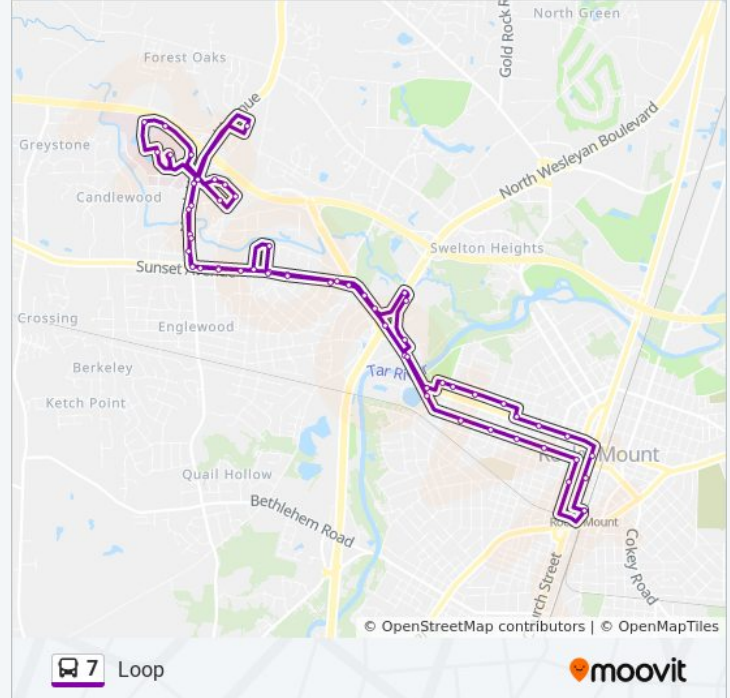

### Direction: Loop

58 stops

[VIEW LINE SCHEDULE](#)

- Downtown Transfer Center
- Church St / Western Ave. Northbound
- Church St. & Pnc Bank - Northbound
- Thomas St. / Grace St. (Piggly Wiggly) Westbound
- Thomas & Howell
- Thomas & Pine
- Gay & Harris
- Gay & Lee
- Gay & Taylor
- Gay & Bryant
- Thomas St. & Bp - Westbound
- Sunset Ave. & Dominick - Northbound
- Stone Rose Dr. & Funeral Home - Northbound
- Stone Rose Dr. & Kfc - Northbound
- Stone Rose Dr. & Bojangles - Southbound
- Sunset Ave. & Sam'S Club - Northbound
- Sunset Ave. / Pinewood Ave.
- Sunset & Crescent - Westbound
- Sunset Ave & Roses - Westbound
- Sunset Ave. / Foy Dr. Westbound
- Foy Dr. & Zebulon Rd. - Westbound

### 7 bus Info

**Direction:** Loop

**Stops:** 58

**Trip Duration:** 60 min

**Line Summary:**

Englewood Ave. / Sunset Ave. Westbound

Sunset & Jones - Westbound

Sunset Ave. / Winstead Ave. - Northbound

Sunset Ave. / Winstead Ave. at Hardee's

Sunset & Jones - Eastbound

Sunset & Timberlane

Sunset & Hammer Chiropractic - Eastbound

Sunset Ave. at Armed Forces Recruiting Offices Eastbound

Sunset & Crescent - Eastbound

Sunset Ave. / Forest Hill Ave. (Cvs Pharmacy) Southbound

Sunset Ave. & Wesleyan Blvd. - Southbound

Sunset @ Aaron's Rental

Sunset @ City Lake

Sunset & Lee

Sunset Ave. / Harris St. Eastbound

Sunset Ave/Tillery St. Eastbound