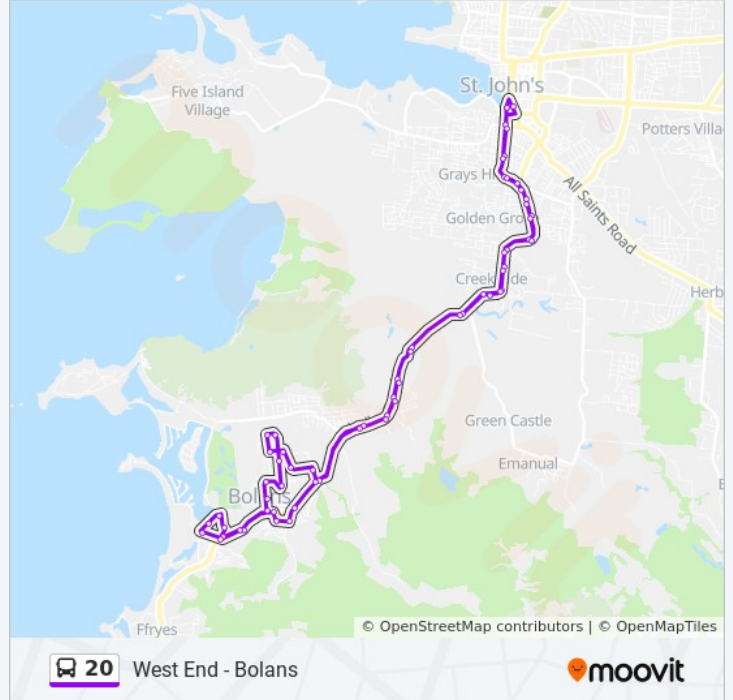

Bus Stop

Bus Stop

Bus Stop

Bus Stop

Bus Stop

Wood Dve- / Indigo St.

Indigo St./ Koot Dve.

Bolans

Bush Dve. / Valley Rd.

Bus Stop

Bus Stop

Jolly Harbour

Bus Stop

Bus Stop

Bus Stop

Bus Stop

Bus Stop

Valley Rd. / Pipe Rd.

Bus Stop

Bus Stop

Bus Stop

Caribbean Radio

Bus Stop

Grace Church

Jennings Secondary School

Bus Stop

Bus Stop

Valley Rd. / Bendals Rd.

Bus Stop

Consulate General Of the Dominican Republic

Church

Church

Christian Faith Academy