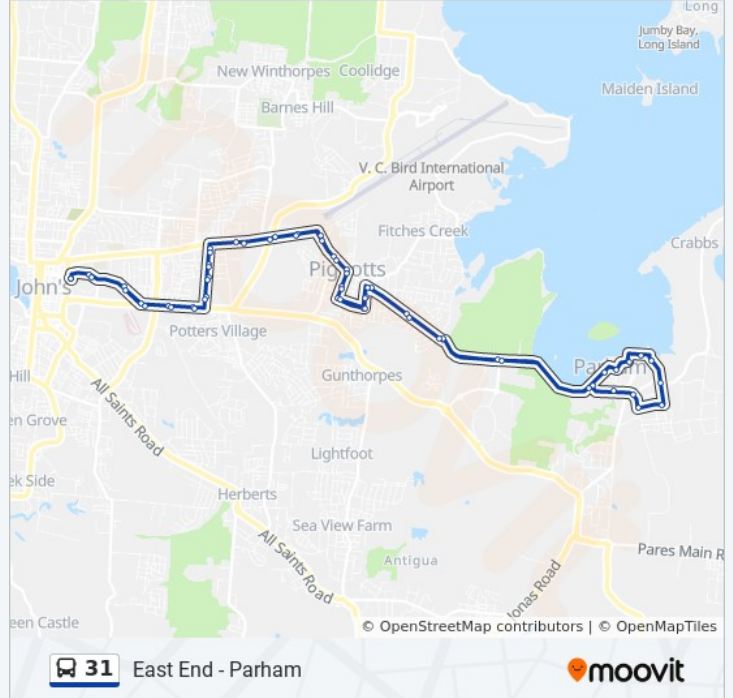

Direction: East End - Parham

60 stops

[VIEW LINE SCHEDULE](#)

East Bus Station

Victoria Park

Bus Stop

Factory Rd. / Queen Elizabeth Highway

Bus Stop

Coconut Dve. / Goldenapple Dve.

Cherry Lane / Goldenapple Dve.

Cherry Lane / Guava Lane

Cherry Lane / Old Parham Rd.

Bus Stop

Bus Stop

Central Motor Pool

Old Parham Rd. / Sir Walter Highway

Dews

Hawkins Rd. / Lydia Rd

Hawkins Dve. / Rochelle Rd.

Hawkins Dve. / Isaac Rd.

Bus Stop

Bus Stop

Bus Stop

Factory Rd. / Queen Elizabeth Highway

Bus Stop

Victoria Park

East Bus Station

31 bus time schedules and route maps are available in an offline PDF at moovitapp.com. Use the [Moovit App](#) to see live bus times, train schedule or subway schedule, and step-by-step directions for all public transit in Antigua and Barbuda.