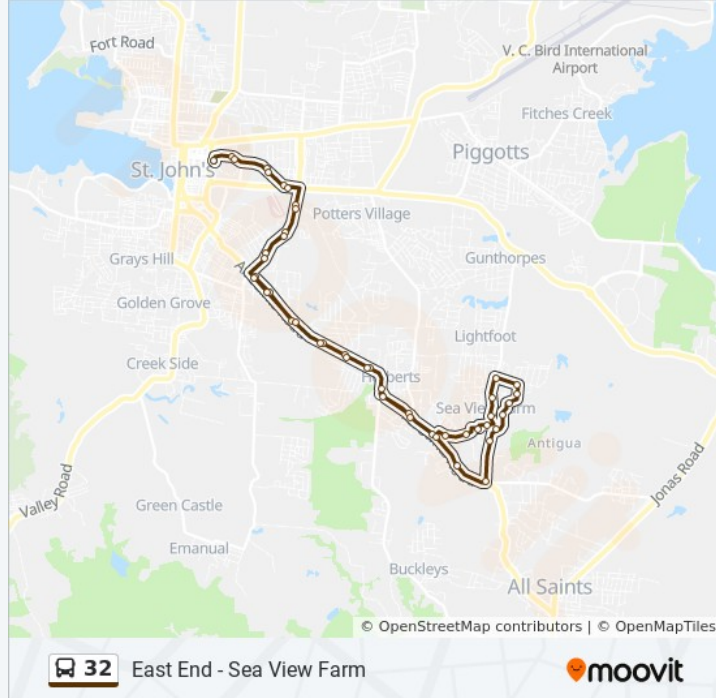

### Direction: East End - Sea View Farm

47 stops

[VIEW LINE SCHEDULE](#)

East Bus Station

Victoria Park

Bus Stop

Factory Rd. / Queen Elizabeth Highway

Police Headquarters

All Saints Rd. / Buckleys Rd.

Renbert Road, 4

Emerson Rise, 14

Bus Stop

All Saints Rd. / Sea View Highway

Bathsheba Cemetery

Seaview Farm Primary School

Nurse Dve. / Cops Dve.

Bus Stop

Police Headquarters

Factory Rd. / Queen Elizabeth Highway

Bus Stop

Victoria Park

East Bus Station

32 bus time schedules and route maps are available in an offline PDF at [moovitapp.com](https://moovitapp.com). Use the [Moovit App](#) to see live bus times, train schedule or subway schedule, and step-by-step directions for all public transit in Antigua and Barbuda.