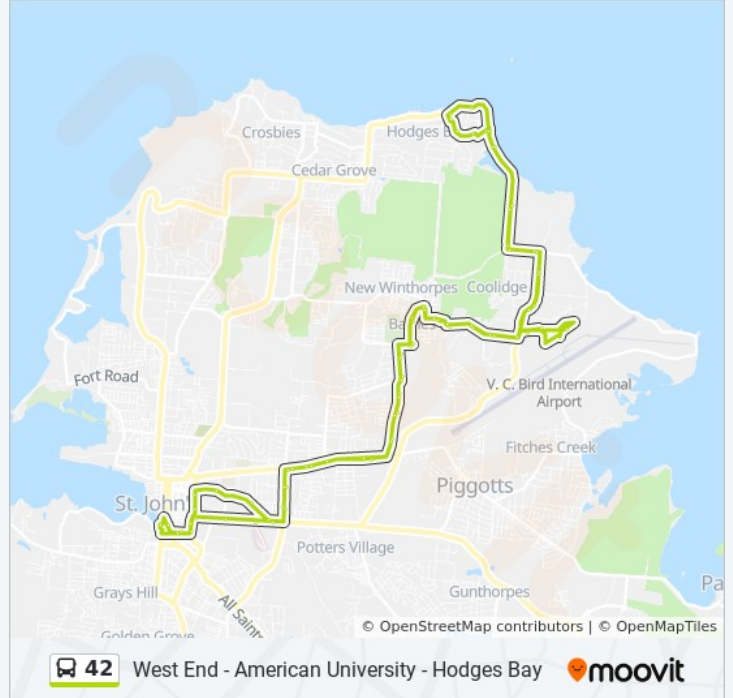

**42 bus Info**

**Direction:** West End - American University - Hodges Bay

**Stops:** 74

**Trip Duration:** 69 min

**Line Summary:**

New Winthorpes Primary School

Bus Stop

Bus Stop

Country Club Rd / Seaview Rd

Elys Bay

American University

The American International

The Antigua & Barbuda International Institute

Us Naval

Sir Walter Highway / Caribbean Dve

Coolidge Cricket Ground

Vc Bird International Airport

Airport Hotel

Powells Cricket Field

Bus Stop

Bus Stop

Bus Stop

Bus Stop

New Winthorpes Primary School

Bus Stop

Bus Stop

Bus Stop

Kennedy's Club

Bus Stop

Bus Stop

Dews

Bus Stop