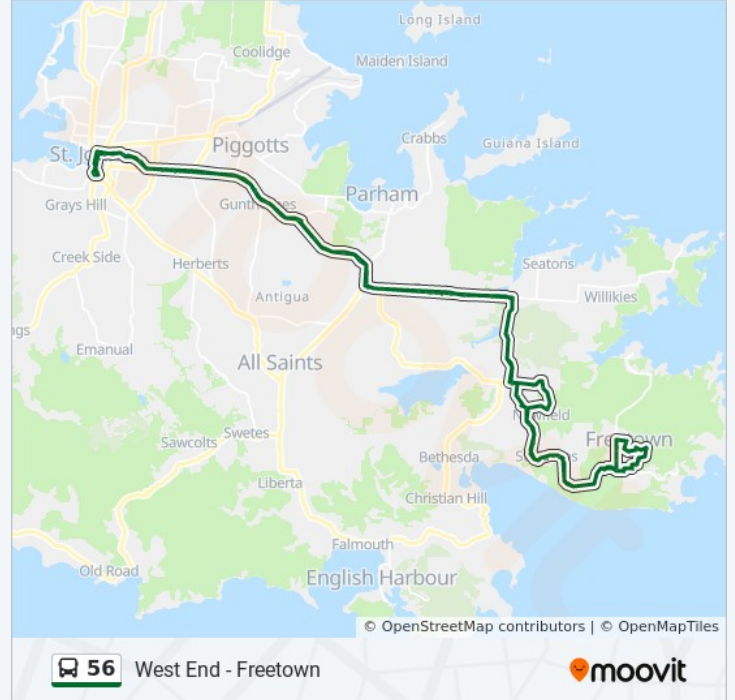

Bus Stop

Bus Stop

Irene Carlos Highway / Looby St

Bus Stop

Bus Stop

Bus Stop

Bus Stop

Bus Stop

St. Phillips Main Rd / Cora's Lane

Newfield Primary School

Bus Stop

Bus Stop

Bus Stop

Newfield Church

Bus Stop

Bus Stop

Lyons Hill Rd/ Collins Rd

Bus Stop

Collins Rd / Pares Main Rd

Bus Stop

Bus Stop

Bus Stop

Bus Stop

Bus Stop

Bus Stop

Factory Rd. / Queen Elizabeth Highway

Bus Stop

Victoria Park

High St / Temple St

Redcliffe Street, 156

All Saints Rd. / Robinson St.

West Bus Station