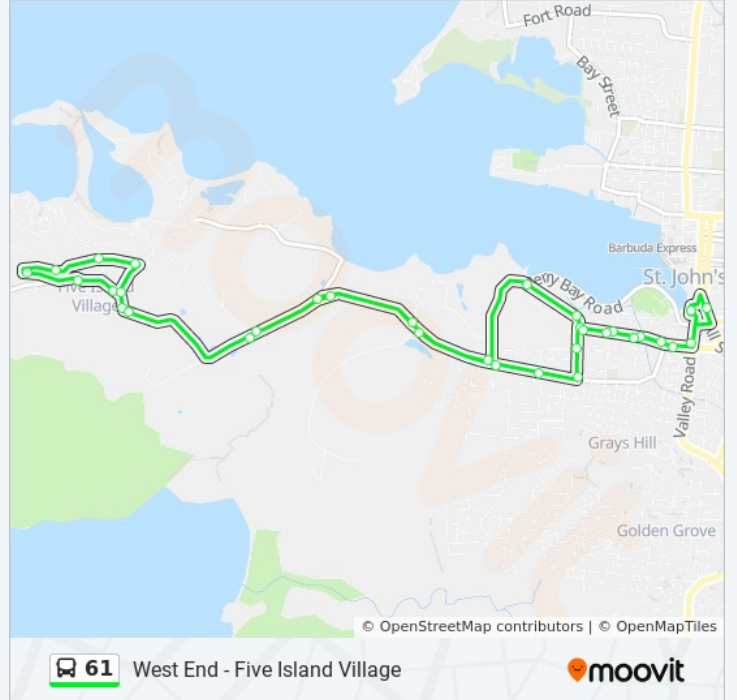

Bus Stop

Five Island Rd / Yepton Rd

Bus Stop

Five Island Rd / Perry Bay Rd

Bus Stop

Bus Stop

Bus Stop

King Dve / College St

King Dve / George St

King Dve / Federation Rd

Valley Rd. / King Dve.

West Bus Station