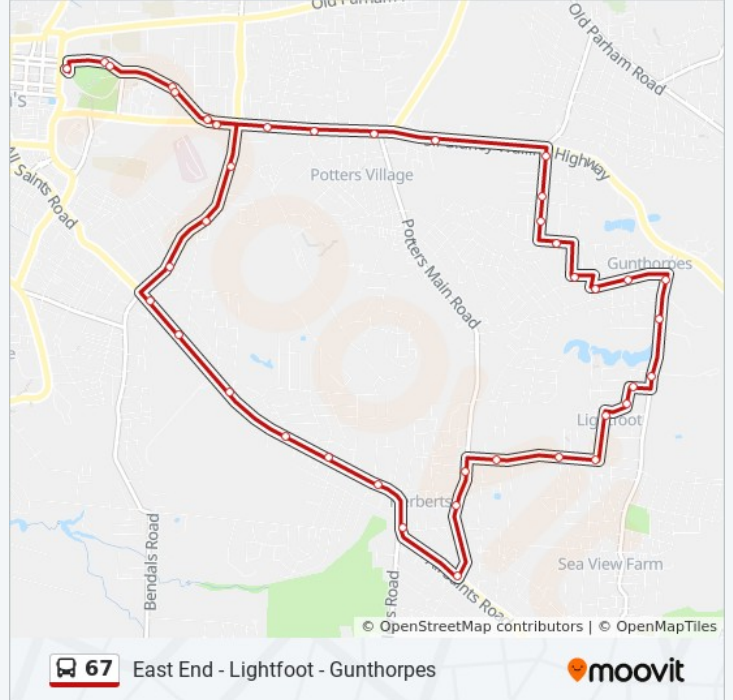

All Saints Rd. / Okra Lane

Bus Stop

Bus Stop

Bus Stop

All Saints Rd. / Buckleys Rd.

Renbert Road, 4

Bus Stop

Bus Stop

67 bus Info

Direction: East End - Lightfoot - Gunthorpes

Stops: 41

Trip Duration: 39 min

Line Summary:

Bus Stop

Bus Stop

Bus Stop

Bus Stop

Bus Stop

Bus

Bus Stop

Bus Stop

Bus Stop

Bus Stop

Bus Stop

Old Sugar

Factory Rd / Potters Main Rd

Bus Stop

Bus Stop

Factory Rd. / Queen Elizabeth Highway

Bus Stop

Victoria Park

East Bus Station