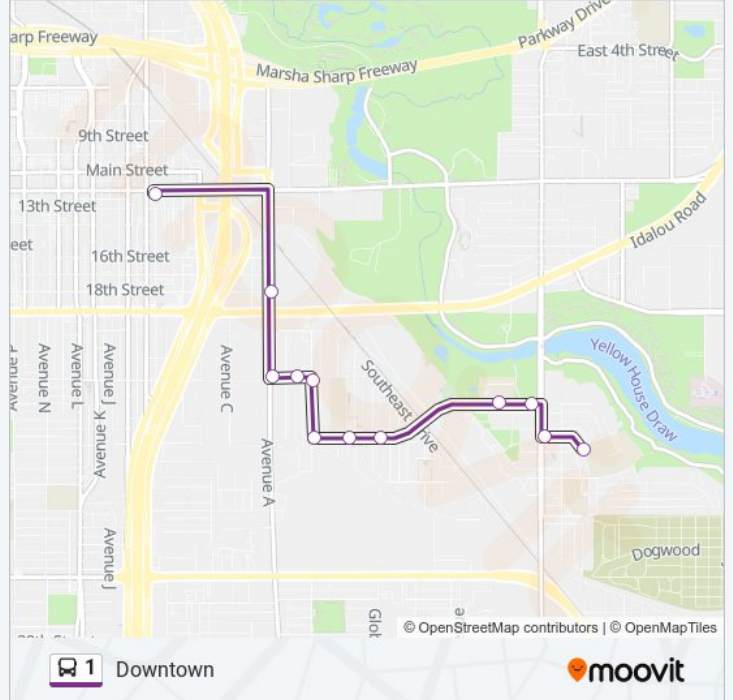

Direction: Downtown

12 stops

[VIEW LINE SCHEDULE](#)

Teak Ave & East 26th St.

26th St. & Martin Luther King

East 24th St. & Martin Luther King Blvd

East 24th St. & Oak Ave

26th St. & Globe Ave

26th St. & Elm Ave

26th St. & Cedar Ave

23rd St. & Cedar Ave

23rd St. & Birch Ave

23rd St. & Ave A

18th St. & Ave A

Citibus Downtown Transfer Plaza

1 bus Time Schedule

1 bus Info

Direction: Downtown

Stops: 12

Trip Duration: 11 min

Line Summary:

Direction: Dunbar Junior High

19 stops

[VIEW LINE SCHEDULE](#)

Citibus Downtown Transfer Plaza

18th St. & Ave A

Birch Ave & 20th St.

23rd St. & Cedar Ave

Cedar Ave & 26th St.

26th St. & Elm Ave

26th St. & Globe Ave

Globe Ave & Fir Ave