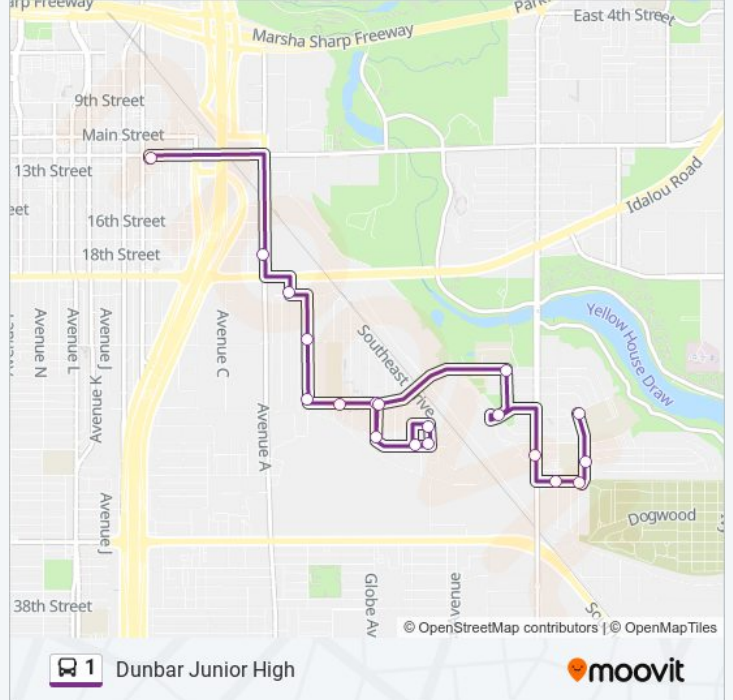

Direction: Downtown

12 stops

[VIEW LINE SCHEDULE](#)

Teak Ave & East 26th St.

26th St. & Martin Luther King

East 24th St. & Martin Luther King Blvd

East 24th St. & Oak Ave

26th St. & Globe Ave

Citibus Downtown Transfer Plaza

18th St. & Ave A

Birch Ave & 20th St.

23rd St. & Cedar Ave

Cedar Ave & 26th St.

26th St. & Elm Ave

26th St. & Globe Ave

Globe Ave & Fir Ave

31st St. & Teak Ave

Teak Ave & 29th St.

1 bus Time Schedule

Dunbar Junior High Route Timetable:

| | |
|-----------|-------------------|
| Sunday | Not Operational |
| Monday | 5:45 AM - 6:45 PM |
| Tuesday | 5:45 AM - 6:45 PM |
| Wednesday | 5:45 AM - 6:45 PM |
| Thursday | 5:45 AM - 6:45 PM |
| Friday | 5:45 AM - 6:45 PM |
| Saturday | 7:45 AM - 6:45 PM |

1 bus Info

Direction: Dunbar Junior High

Stops: 19

Trip Duration: 19 min

Line Summary:

1 bus time schedules and route maps are available in an offline PDF at moovitapp.com. Use the [Moovit App](#) to see live bus times, train schedule or subway schedule, and step-by-step directions for all public transit in Lubbock, TX.