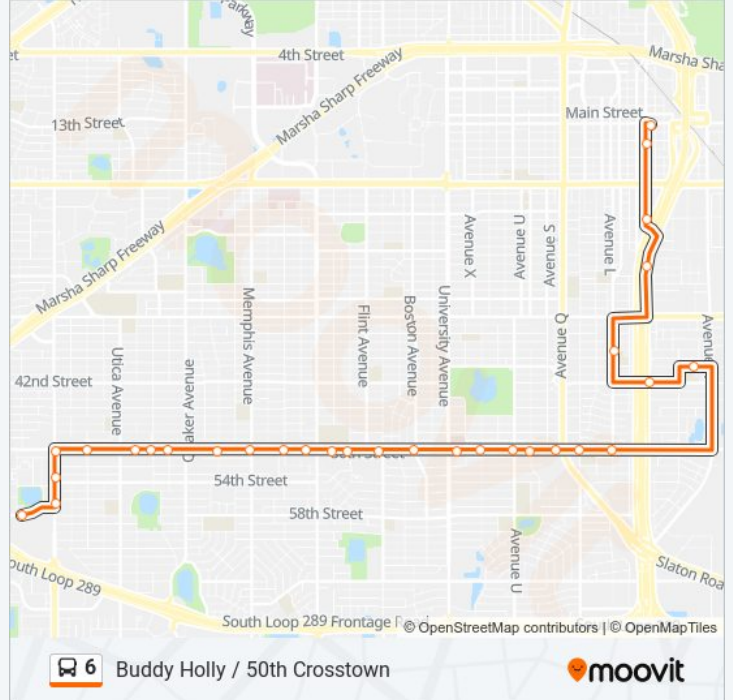

Direction: Downtown Transfer Plaza
 30 stops
[VIEW LINE SCHEDULE](#)

- South Plains Mall
- Slide Road & 56th St.
- Slide Road & 53rd St.
- Slide Road & 50th St.
- 50th St. & Wayne Ave
- 50th St. & Toledo Ave
- 50th St. & Salem Ave
- 50th St. & Raleigh Ave
- 50th St. & Orlando Ave
- 50th St. & Memphis Ave
- 50th St. & Knoxville Ave
- United Supermarkets - 50th St. & Indiana Ave
- 50th St. & East Of Indiana Ave
- 50th St. & Gary Ave
- 50th St. & Elgin Ave
- 50th St. & Boston Ave
- 50th St. & University Ave
- 50th St. & Ave W
- 50th St. & Ave U
- 50th St. & Ave T
- United Supermarkets - 50th St. & Ave Q
- 50th St. & Ave P

6 bus Info

Direction: Downtown Transfer Plaza
Stops: 30
Trip Duration: 35 min
Line Summary:

50th St. & Ave L

Larry Combest Community Health & Wellness Center

42nd St. & I-27 Frontage

Ave L & 38th St.

I-27 Frontage Road & 28th St.

Buddy Holly Ave & 23rd St.

Buddy Holly Ave & 14th St.

Citibus Downtown Transfer Plaza

Direction: South Plains Mall

32 stops

[VIEW LINE SCHEDULE](#)

Citibus Downtown Transfer Plaza

I-27 Frontage Road & 33rd St.

I-27 Frontage Road & 37th St.

I-27 & 38th St.

I-27 Frontage Road & 40th St.

42nd St. & Ave D

Larry Combest Community Health & Wellness Center

50th St. & I-27

50th St. & Ave L

50th St. & East Of Ave Q