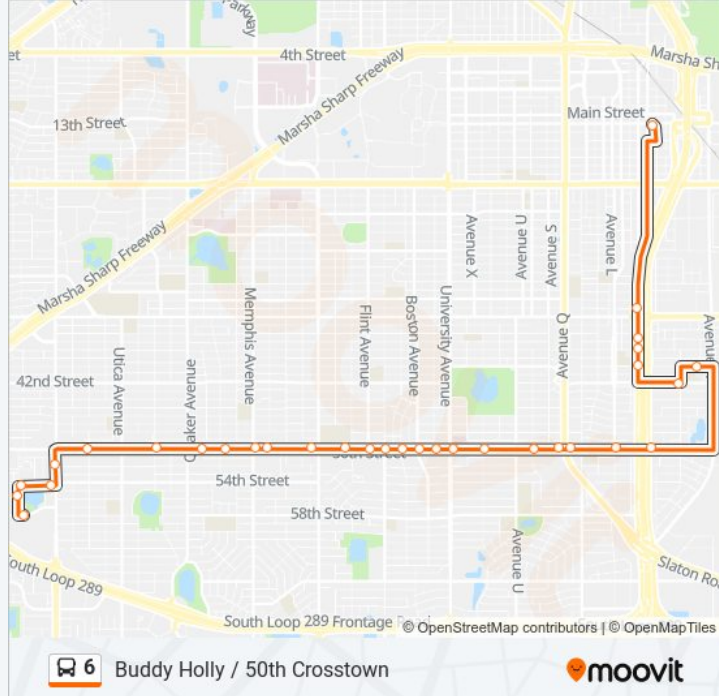

50th St. & Flint Ave

50th St. & Indiana Ave

United Supermarkets - 50th St. & Indiana Ave

50th St. & Louisville

50th St. & Avenue P

50th St. & Orlando Ave

50th St. & Quaker Ave

50th St. & Salem Ave

50th St. & Wayne Ave

Slide Road & 52nd St.

54th St. & Slide Road

54th St. & Bangor Ave

Bangor Ave & 56th St.

South Plains Mall

6 bus time schedules and route maps are available in an offline PDF at moovitapp.com. Use the [Moovit App](#) to see live bus times, train schedule or subway schedule, and step-by-step directions for all public transit in Lubbock, TX.

[About Moovit](#) • [MaaS Solutions](#) • [Supported Countries](#) • [Mooviter Community](#)

© 2024 Moovit - All Rights Reserved

Check Live Arrival Times