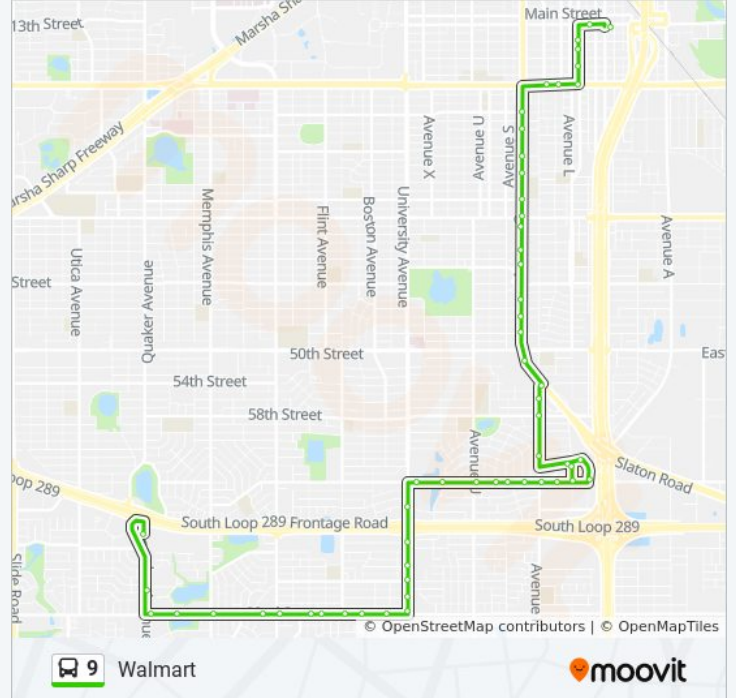

Ave Q & 26th St.

Ave Q & 24th St.

Ave Q & 21st St.

Ave Q & 19th St.

Citibus Downtown Transfer Plaza

Direction: Walmart

48 stops

[VIEW LINE SCHEDULE](#)

66th St. & Ave R

66th St. & Sherman Ave

66th St. & Ave T

66th St. & Ave U

66th St. & Ave W

66th St. & University Ave

University Ave & 70th St.

Target - University Ave & 74th St.

University Ave & 76th St.

University Ave & 78th St.

University Ave & 80th St.

University Ave & 82nd St.

82nd St. & Akron Ave

82nd St. & Canton Ave

82nd St. & Elgin Ave

82nd St. & Fremont Ave

82nd St. & Gary Ave

82nd St. & Indiana Ave

82nd St. & Ithaca Ave

82nd St. & Memphis Ave

82nd St. & Orlando Ave

82nd St. & Quaker Ave

Quaker Ave & 78th St.

Wal-Mart - South Loop & Quaker