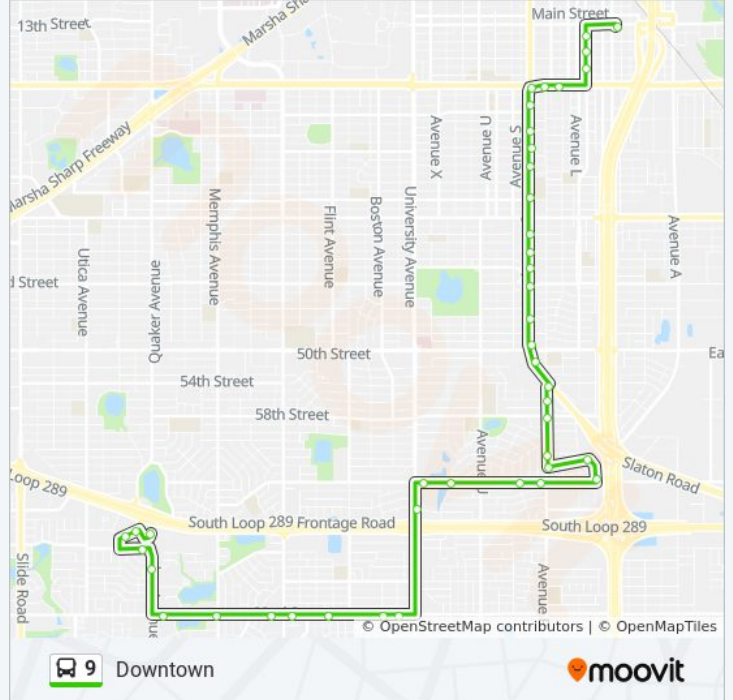

Direction: Downtown

38 stops

[VIEW LINE SCHEDULE](#)

- Wal-Mart - South Loop & Quaker
- 71st St. & Quaker Ave
- 71st St. & Richmond Ave
- 74th St. & Quaker Ave
- Quaker Ave & 76th St.
- 82nd St. & East Of Quaker Ave
- 82nd St. & Memphis Ave
- 82nd St. & Ithaca Ave
- 82nd St. & Hudson Ave
- 82nd St. & Fremont Ave
- 82nd St. & Boston Ave
- 82nd St. & University Ave
- University Ave & 70th St.
- 66th St. & University Ave
- 66th St. & Ave W
- 66th St. & Ave S
- 66th St. & Ave Q
- Ave J & 66th St.
- 65th Dr & Caprock Dr
- 65th Dr & Ave P
- Ave P & 62nd St.
- Ave P & 58th St.

9 bus Info

Direction: Downtown

Stops: 38

Trip Duration: 50 min

Line Summary:

Ave P & 56th St.

Ave P & Ave Q

Ave Q & South Of 50th St.

Avenue Q & 50th St.

Avenue Q & 46th St.

Ave Q & 42nd St.

Ave Q & 40th St.

Ave Q & 38th St.

Ave Q & 36th St.

Ave Q & 32nd St.

Ave Q & 28th St.

Ave Q & 26th St.

Ave Q & 24th St.

Ave Q & 21st St.

Ave Q & 19th St.

Citibus Downtown Transfer Plaza

Direction: Walmart

48 stops

[VIEW LINE SCHEDULE](#)