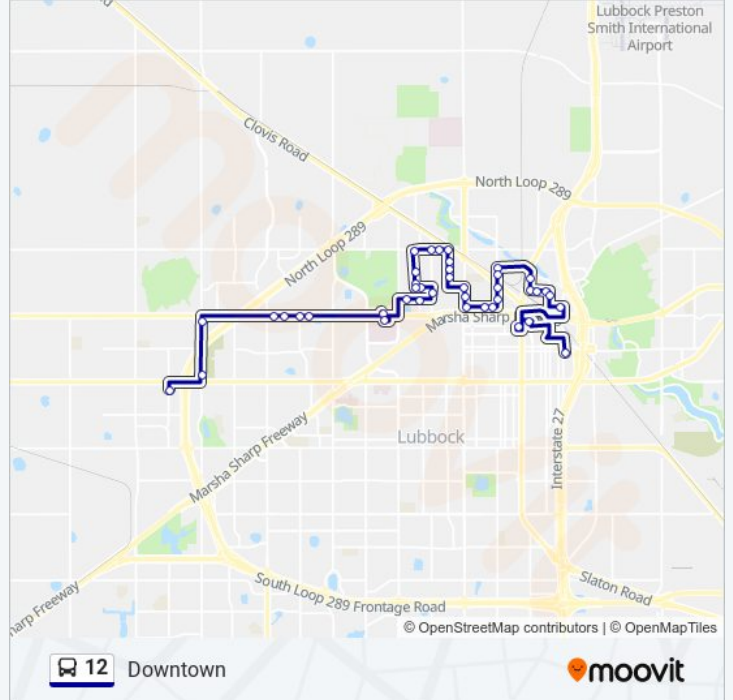

**12 bus Info**

**Direction:** Downtown

**Stops:** 41

**Trip Duration:** 60 min

**Line Summary:**

Boston Ave & Colgate St.

Boston Ave & Bates St.

Amherst Ave & University Ave

University Ave & Santa Fe Drive

3rd St. & University Ave

3rd St. & Vernon Ave

3rd St. & Uvalde Ave

2nd St. & Ave U

Ave U & Clovis Rd

Boston Ave & Ave U

Cesar E Chavez & Ave U

Ave P & Baylor St.

Ave P & 1st St.

1st St. & Ave N

1st St. & Ave L

Ave K & 1st St

3rd Street & Buddy Holly Avenue

Wal-Mart - Ave R & Mac Davis Lane

5th St. Health Care Center

Citibus Downtown Transfer Plaza

**Direction: Wayland Plaza**

47 stops

[VIEW LINE SCHEDULE](#)

Citibus Downtown Transfer Plaza

Ave K & 7th St.

Mac Davis Lane & Ave L

Mac Davis Lane & Ave Q