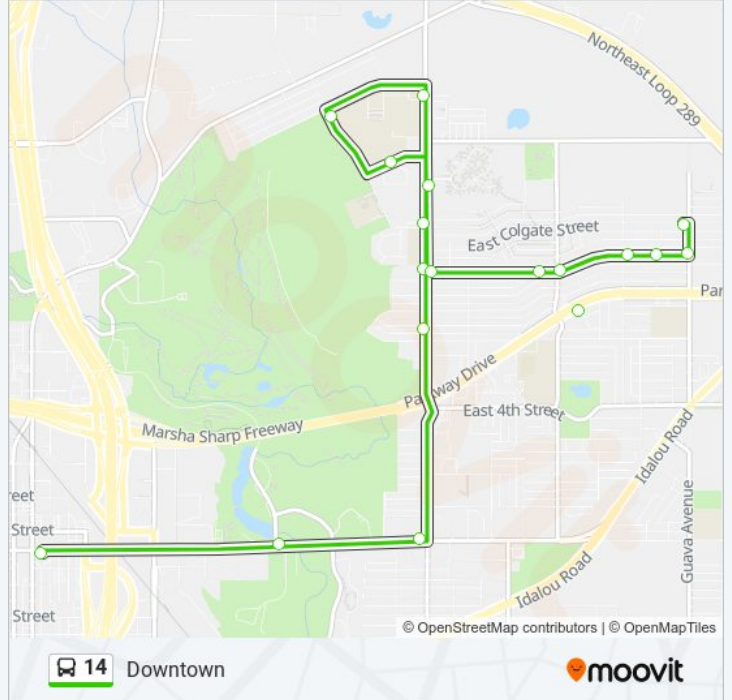

Downtown

Get The App

The 14 bus line (Downtown) has 3 routes. For regular weekdays, their operation hours are:

(1) Downtown: 6:02 AM - 7:00 PM(2) : 5:45 AM - 6:45 PM(3) : 4:08 PM

Use the Moovit App to find the closest 14 bus station near you and find out when is the next 14 bus arriving.

**Direction: Downtown**

17 stops

[VIEW LINE SCHEDULE](#)

- Colgate & Guava
- Guava Ave & Bates St.
- 2921 Bates St.
- East Bates St. & Cherry Ave
- Bates St. & Zenith Ave
- Auburn Ave & Zenith Ave
- Auburn & Martin Luther King
- Madison Park Apartments on North Martin Luther King
- East Emory St. & West Of Mlk
- East Erskine Ave & Ivory Ave
- Estacado High School
- Martin Luther King & Cornell St.
- Martin Luther King & Auburn
- Mlk & East 2nd St.
- Broadway St. & Martin Luther King
- Broadway St. & Cesar E Chavez Dr
- Citibus Downtown Transfer Plaza

**14 bus Info**

**Direction:** Downtown

**Stops:** 17

**Trip Duration:** 15 min

**Line Summary:**

**Direction:**

18 stops

[VIEW LINE SCHEDULE](#)

- Citibus Downtown Transfer Plaza
- Broadway St. & Date Ave
- Broadway St. & Oak Ave
- Martin Luther King & 10th St.
- Martin Luther King & 8th St.
- Martin Luther King & 5th St.
- Parkway Drive & Redbud Ave
- Redbud Ave & 1st Pl
- Redbud Ave & Amherst Ave
- Redbud Ave & Auburn Ave
- Redbud Ave & Colgate St.
- East Colgate St. & North Spruce Ave
- Colgate St. & Spruce Ave
- Colgate St. & Zenith Ave
- Colgate St. & Aspen Ave
- Colgate St. & Cherry Ave
- Colgate St. & Elder Ave
- Colgate & Guava