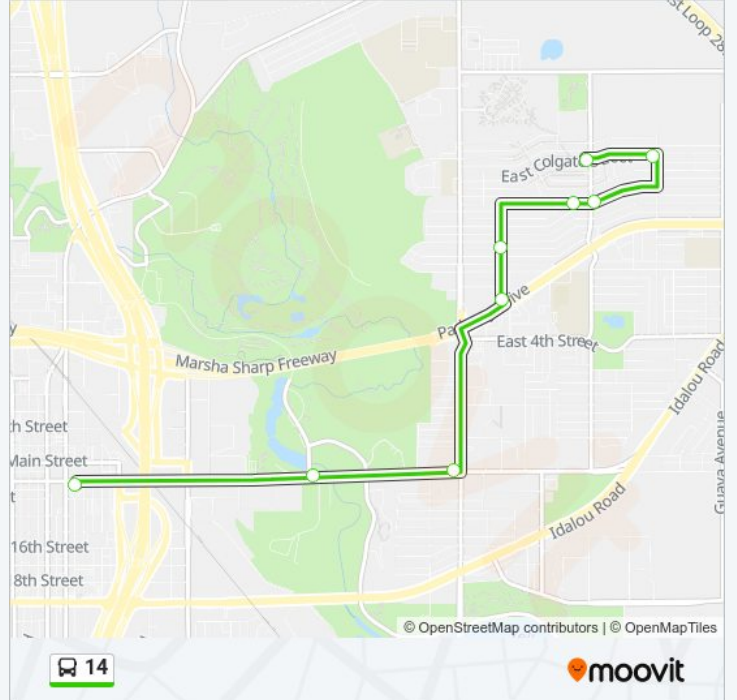

**Direction: Downtown**

17 stops

[VIEW LINE SCHEDULE](#)

- Colgate & Guava
- Guava Ave & Bates St.
- 2921 Bates St.
- East Bates St. & Cherry Ave
- Bates St. & Zenith Ave
- Auburn Ave & Zenith Ave
- Auburn & Martin Luther King
- Madison Park Apartments on North Martin Luther King
- East Emory St. & West Of Mlk
- East Erskine Ave & Ivory Ave
- Estacado High School
- Martin Luther King & Cornell St.
- Martin Luther King & Auburn
- Mlk & East 2nd St.
- Broadway St. & Martin Luther King
- Broadway St. & Cesar E Chavez Dr
- Citibus Downtown Transfer Plaza

**14 bus Info**

**Direction:** Downtown

**Stops:** 17

**Trip Duration:** 15 min

**Line Summary:**

**Direction:**

18 stops

[VIEW LINE SCHEDULE](#)

- Citibus Downtown Transfer Plaza
- Broadway St. & Date Ave
- Broadway St. & Oak Ave
- Martin Luther King & 10th St.
- Martin Luther King & 8th St.
- Martin Luther King & 5th St.
- Parkway Drive & Redbud Ave
- Redbud Ave & 1st Pl
- Redbud Ave & Amherst Ave
- Redbud Ave & Auburn Ave
- Redbud Ave & Colgate St.
- East Colgate St. & North Spruce Ave
- Colgate St. & Spruce Ave
- Colgate St. & Zenith Ave
- Colgate St. & Aspen Ave
- Colgate St. & Cherry Ave
- Colgate St. & Elder Ave
- Colgate & Guava

**14 bus Info**

**Direction:**

**Stops:** 18

**Trip Duration:** 15 min

**Line Summary:**

14 bus time schedules and route maps are available in an offline PDF at [moovitapp.com](https://moovitapp.com). Use the [Moovit App](#) to see live bus times, train schedule or subway schedule, and step-by-step directions for all public transit in Lubbock, TX.