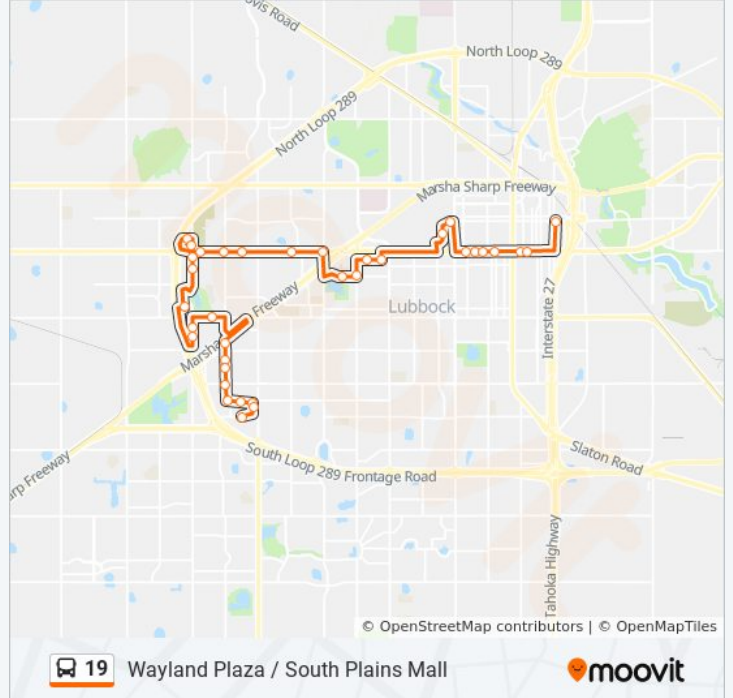

19 bus Info

Direction: Downtown
Stops: 35
Trip Duration: 55 min
Line Summary:

19th St. & Quaker Ave

Covenant Womens And Childrens Hospital

Memphis Ave & 24th St.

21st St. & Louisville Ave

21st St. & Joliet Ave

Akron Ave & 15th St.

Broadway St. & University Ave

19th St. & Ave X

19th St. & Ave W

19th St. & Ave V

19th St. & Ave T

19th St. & Ave P

19th St. & Ave N

Citibus Downtown Transfer Plaza

Wayland Plaza / South Plains Mall

Direction: South Plains Mall

44 stops

[VIEW LINE SCHEDULE](#)

Citibus Downtown Transfer Plaza

Crickets Ave & 15th St.

Crickets Ave & 17th St.

19 bus Info

Direction: South Plains Mall

Stops: 44

Trip Duration: 55 min

Line Summary:

Memphis Ave & 24th St.

24th St. & Nashville Ave

19th St. & Quaker Ave