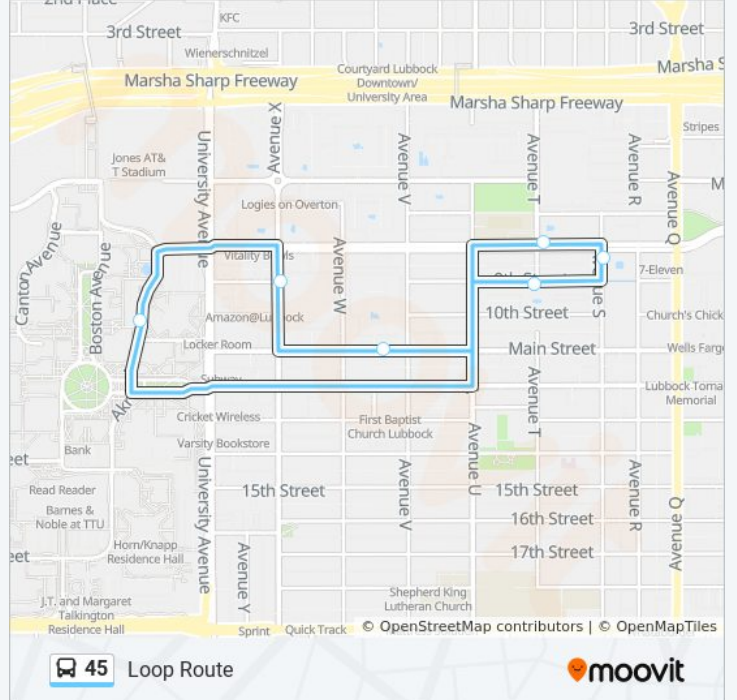

Loop Route

Get The App

The 45 bus line Loop Route has one route. For regular weekdays, their operation hours are:

(1) Loop Route: 7:18 AM - 7:06 PM

Use the Moovit App to find the closest 45 bus station near you and find out when is the next 45 bus arriving.

Direction: Loop Route

7 stops

[VIEW LINE SCHEDULE](#)

The Collective

Park East Student Living

The Bloc

University Trails

University Pointe

Holden Hall

The Collective

45 bus Time Schedule

Loop Route Route Timetable:

Sunday	Not Operational
Monday	7:18 AM - 7:06 PM
Tuesday	7:18 AM - 7:06 PM
Wednesday	7:18 AM - 7:06 PM
Thursday	7:18 AM - 7:06 PM
Friday	7:18 AM - 7:06 PM
Saturday	Not Operational

45 bus Info

Direction: Loop Route

Stops: 7

Trip Duration: 24 min

Line Summary:

45 bus time schedules and route maps are available in an offline PDF at moovitapp.com. Use the [Moovit App](#) to see live bus times, train schedule or subway schedule, and step-by-step directions for all public transit in Lubbock, TX.