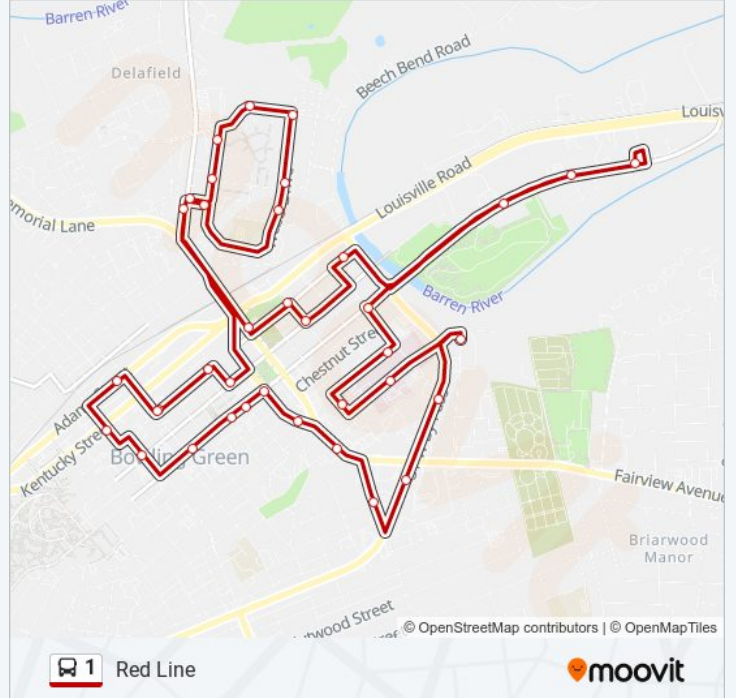

Direction: Downtown

37 stops

[VIEW LINE SCHEDULE](#)

Center St @ 11th Dtc

Adams @ 11th

12th @ Kentucky St (Grant Village)

12th @ College (Bg/Public Library/Towers)
(Shelter)

State @ 11th (Shelter)

State @ Fountain Square Clock

State @ 8th

State @ 7th at Post Office

Fairview @ Bg Internal Medicine & Pediatric
Assoc. (Shelter)

Fairview @ Sheldon's Express

Lehman @ Josephine St

31w Bypass @ Fairview Plaza

Graham @ Double Springs

Graham @ Ragland

Scott @ Gordan Ave

Gordan @ Teresa's

College @ 8th (Parking Deck)

Center St @ 8th Ave Bgmu

Center St. @ 11th Dtc

1 bus time schedules and route maps are available in an offline PDF at moovitapp.com. Use the Moovit App to see live bus times, train schedule or subway schedule, and step-by-step directions for all public transit in Bowling Green, KY.

© 2024 Moovit - All Rights Reserved