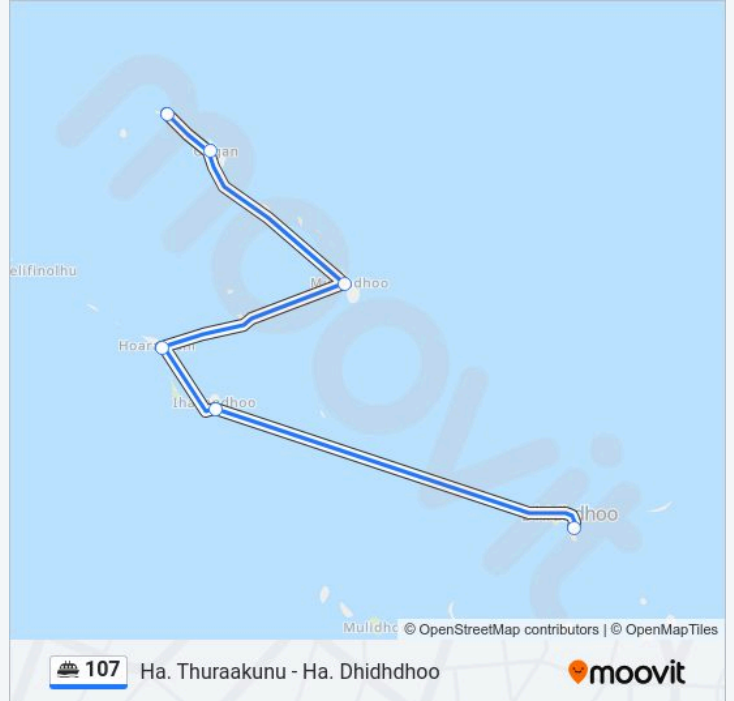

The 107 ferry line (Ha. Thuraakunu - Ha. Dhidhdhoo) has 2 routes. For regular weekdays, their operation hours are:  
(1) Ha. Dhidhdhoo - Ha.Thuraakunu: 13:30(2) Ha. Thuraakunu - Ha. Dhidhdhoo: 06:00  
Use the Moovit App to find the closest 107 ferry station near you and find out when is the next 107 ferry arriving.

**Direction: Ha. Dhidhdhoo - Ha.Thuraakunu**

6 stops

[VIEW LINE SCHEDULE](#)

Dhidhdhoo Harbor  
Ihavandhoo Harbor  
Hoarafushi Harbor  
Mulhadoo Harbor  
Uligamu Harbor  
Thuraakunu Harbor

**107 ferry Time Schedule**

**107 ferry Info****Direction:** Ha. Dhidhdhoo - Ha.Thuraakunu**Stops:** 6**Trip Duration:** 44 min**Line Summary:**

**Direction: Ha. Thuraakunu - Ha. Dhidhdhoo**

6 stops

[VIEW LINE SCHEDULE](#)

Thuraakunu Harbor

**107 ferry Info**

**Direction:** Ha. Thuraakunu - Ha. Dhidhdhoo

**Stops:** 6

**Trip Duration:** 44 min

**Line Summary:**

107 ferry time schedules and route maps are available in an offline PDF at [moovitapp.com](https://moovitapp.com). Use the Moovit App to see live bus times, train schedule or subway schedule, and step-by-step directions for all public transit in Male.