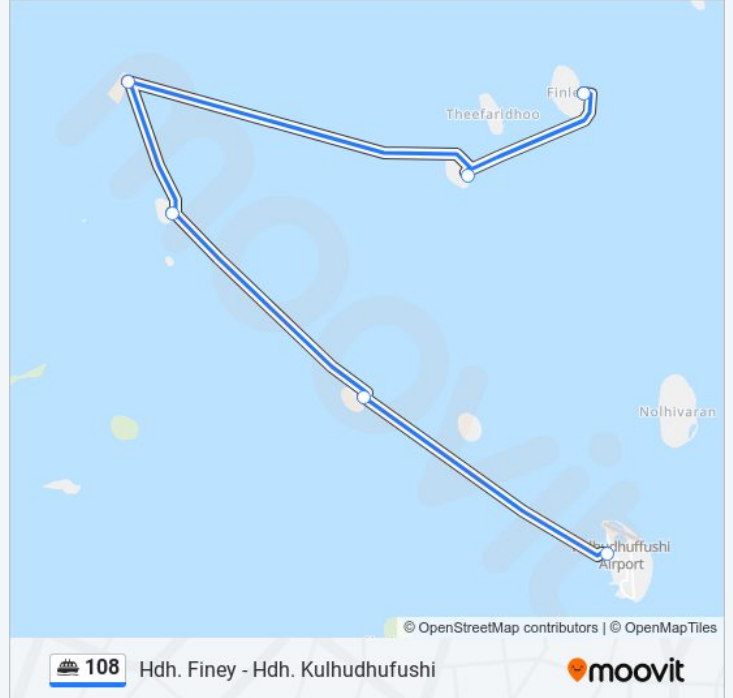

## Hdh. Finey - Hdh. Kulhudhufushi

Get The App

The 108 ferry line (Hdh. Finey - Hdh. Kulhudhufushi) has 2 routes. For regular weekdays, their operation hours are:  
(1) Hdh. Finey - Hdh. Kulhudhufushi: 06:00(2) Hdh. Kulhudhufushi - Hdh. Finey: 14:00  
Use the Moovit App to find the closest 108 ferry station near you and find out when is the next 108 ferry arriving.

### Direction: Hdh. Finey - Hdh. Kulhudhufushi

6 stops

[VIEW LINE SCHEDULE](#)

- Finey Harbor
- Hirimaradhoo Harbor
- Naavaidhoo Harbor
- Nellaidhoo Harbor
- Kurinbi Harbor
- Kulhudhufushi Harbor

### 108 ferry Time Schedule

Hdh. Finey - Hdh. Kulhudhufushi Route Timetable:

Sunday	Not Operational
Monday	Not Operational
Tuesday	06:00
Wednesday	Not Operational
Thursday	06:00
Friday	Not Operational
Saturday	06:00

### 108 ferry Info

**Direction:** Hdh. Finey - Hdh. Kulhudhufushi

**Stops:** 6

**Trip Duration:** 29 min

**Line Summary:**

**Direction: Hdh. Kulhudhufushi - Hdh. Finey**

6 stops

[VIEW LINE SCHEDULE](#)