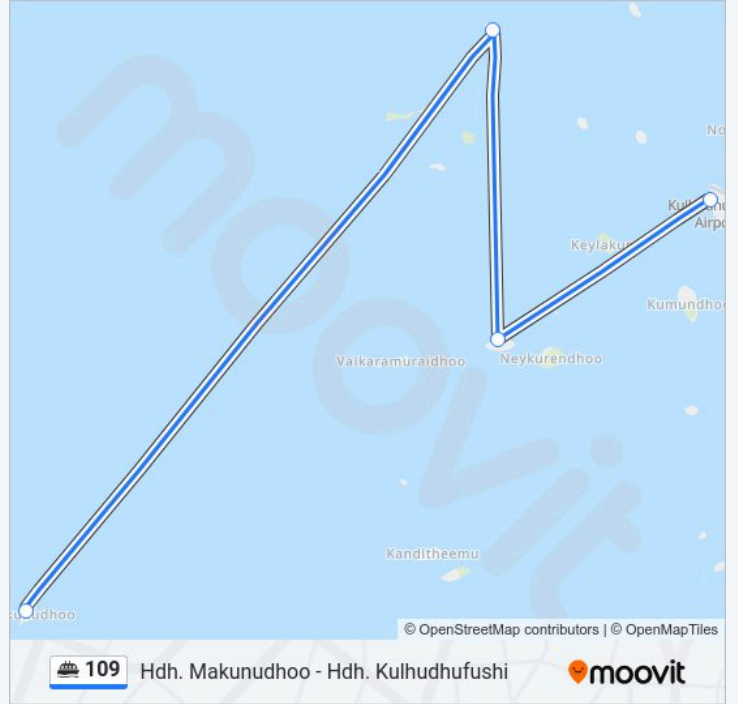

Use the Moovit App to find the closest 109 ferry station near you and find out when is the next 109 ferry arriving.

Direction: Hdh. Kulhudhufushi - Hdh. Makunudhoo

4 stops

[VIEW LINE SCHEDULE](#)

Kulhudhufushi Harbor

109 ferry Info**Direction:** Hdh. Kulhudhufushi - Hdh. Makunudhoo**Stops:** 4**Trip Duration:** 63 min**Line Summary:**

Direction: Hdh. Makunudhoo - Hdh. Kulhudhufushi

4 stops

[VIEW LINE SCHEDULE](#)

Makunudhoo Harbor

Nellaidhoo Harbor

Vaikaradhoo Harbor

Kulhudhufushi Harbor

109 ferry Time Schedule

Hdh. Makunudhoo - Hdh. Kulhudhufushi Route

Timetable:

Sunday	Not Operational
Monday	Not Operational
Tuesday	06:00
Wednesday	06:00
Thursday	06:00
Friday	Not Operational
Saturday	06:00

109 ferry Info

Direction: Hdh. Makunudhoo - Hdh. Kulhudhufushi

Stops: 4

Trip Duration: 63 min

Line Summary:

109 ferry time schedules and route maps are available in an offline PDF at moovitapp.com. Use the Moovit App to see live bus times, train schedule or subway schedule, and step-by-step directions for all public transit in Male.