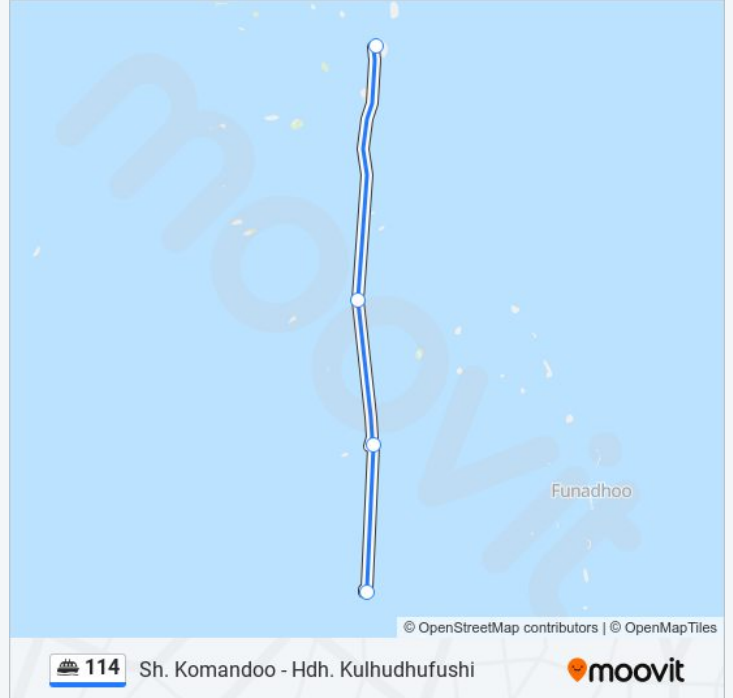

Sh. Komandoo - Hdh. Kulhudhufushi

Get The App

The 114 ferry line (Sh. Komandoo - Hdh. Kulhudhufushi) has 2 routes. For regular weekdays, their operation hours are: (1) Hdh. Kulhudhufushi - Sh. Komandoo: 13:30(2) Sh. Komandoo - Hdh. Kulhudhufushi: 05:50
Use the Moovit App to find the closest 114 ferry station near you and find out when is the next 114 ferry arriving.

Direction: Hdh. Kulhudhufushi - Sh. Komandoo

4 stops

[VIEW LINE SCHEDULE](#)

Kulhudhufushi Harbor

Feydhoo Harbor

Maroshi Harbor

Komandoo Harbor

114 ferry Time Schedule

Hdh. Kulhudhufushi - Sh. Komandoo Route

Timetable:

Sunday	13:30
Monday	Not Operational
Tuesday	Not Operational
Wednesday	Not Operational
Thursday	Not Operational
Friday	Not Operational
Saturday	Not Operational

114 ferry Info

Direction: Hdh. Kulhudhufushi - Sh. Komandoo

Stops: 4

Trip Duration: 53 min

Line Summary:

Direction: Sh. Komandoo - Hdh. Kulhudhufushi

4 stops

[VIEW LINE SCHEDULE](#)