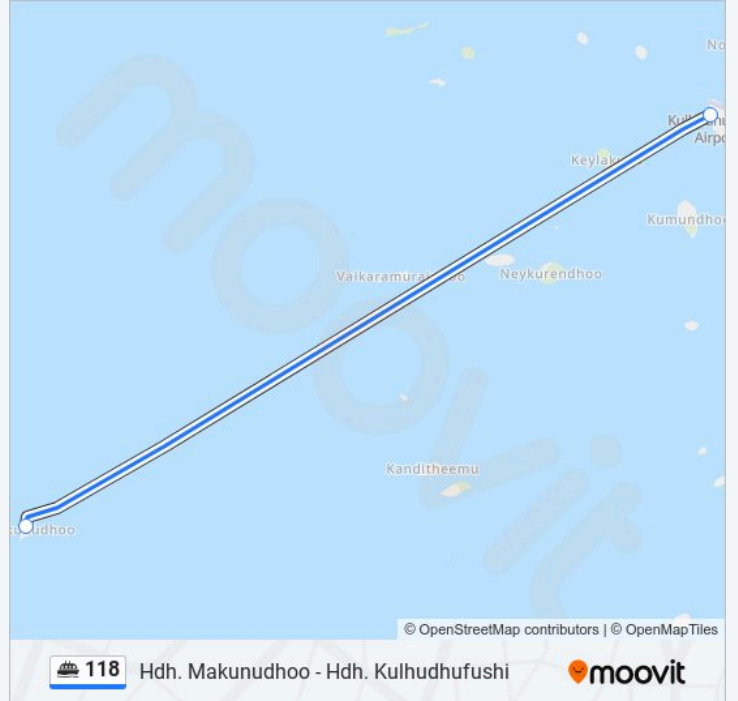

### Direction: Hdh. Kulhudhufushi - Hdh. Makunudhoo

2 stops

[VIEW LINE SCHEDULE](#)

Kulhudhufushi Harbor

Makunudhoo Harbor

### 118 ferry Time Schedule

Hdh. Kulhudhufushi - Hdh. Makunudhoo Route  
Timetable:

Sunday	14:00
Monday	Not Operational
Tuesday	Not Operational
Wednesday	Not Operational
Thursday	Not Operational
Friday	Not Operational
Saturday	Not Operational

### 118 ferry Info

**Direction:** Hdh. Kulhudhufushi - Hdh. Makunudhoo

**Stops:** 2

**Trip Duration:** 39 min

**Line Summary:**

**Direction: Hdh. Makunudhoo - Hdh. Kulhudhufushi**

2 stops

[VIEW LINE SCHEDULE](#)

**118 ferry Info**

**Direction:** Hdh. Makunudhoo - Hdh. Kulhudhufushi

**Stops:** 2

**Trip Duration:** 39 min

**Line Summary:**

118 ferry time schedules and route maps are available in an offline PDF at [moovitapp.com](https://moovitapp.com). Use the Moovit App to see live bus times, train schedule or subway schedule, and step-by-step directions for all public transit in Malé.