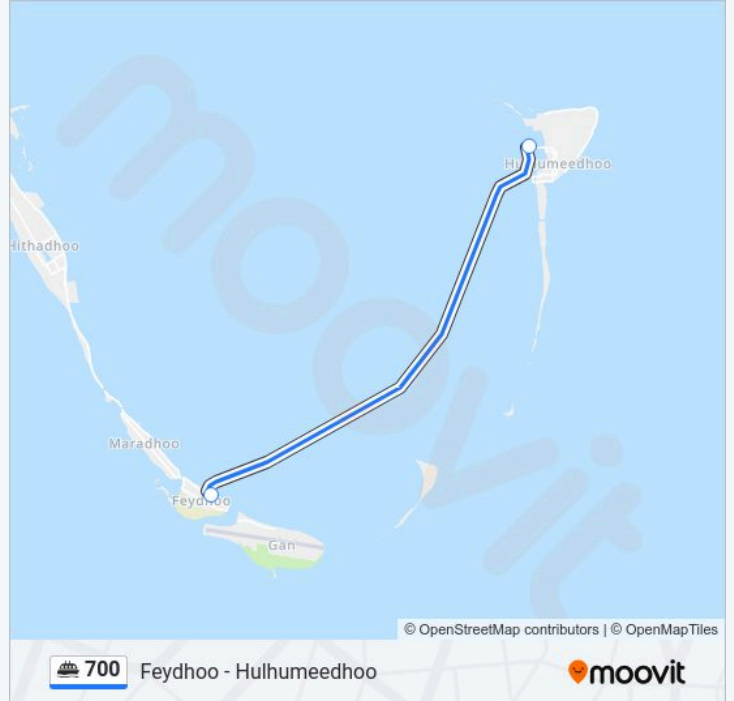

Feydhoo - Hulhumeedhoo

Get The App

The 700 ferry line (Feydhoo - Hulhumeedhoo) has 2 routes. For regular weekdays, their operation hours are:

(1) Hulhumeedhoo: 15:00-21:00(2) Feydhoo: 06:00-12:00

Use the Moovit App to find the closest 700 ferry station near you and find out when is the next 700 ferry arriving.

Direction: Hulhumeedhoo

2 stops

[VIEW LINE SCHEDULE](#)

Feydhoo Ferry Terminal

Hulhumeedhoo Ferry Terminal

700 ferry Time Schedule

Hulhumeedhoo Route Timetable:

Sunday	15:00-21:00
Monday	15:00-21:00
Tuesday	15:00-21:00
Wednesday	15:00-21:00
Thursday	15:00-21:00
Friday	Not Operational
Saturday	15:00-21:00

700 ferry Info

Direction: Hulhumeedhoo

Stops: 2

Trip Duration: 12 min

Line Summary:

Direction: Feydhoo

2 stops

[VIEW LINE SCHEDULE](#)