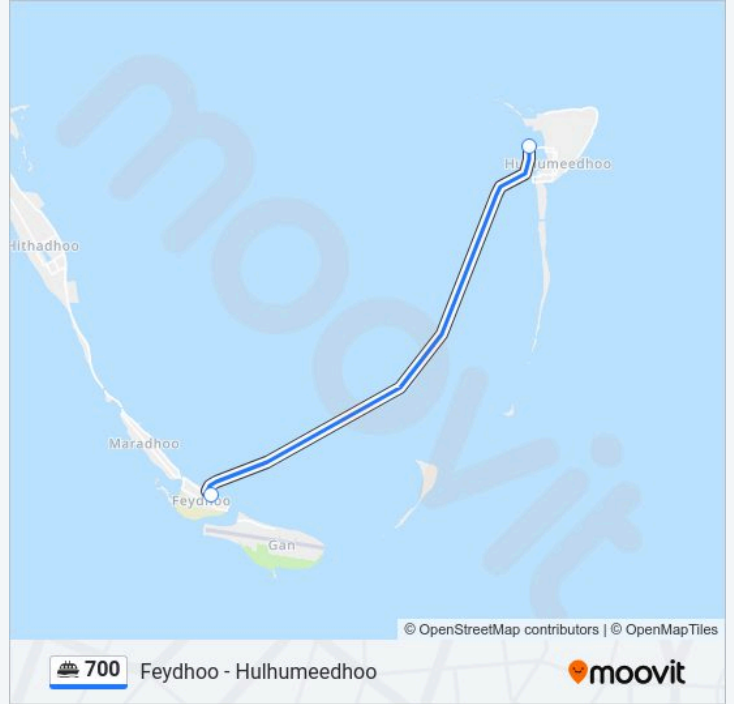

Feydhoo - Hulhumeedhoo

Get The App

The 700 ferry line (Feydhoo - Hulhumeedhoo) has 2 routes. For regular weekdays, their operation hours are:

(1) Hulhumeedhoo: 15:00-21:00(2) Feydhoo: 06:00-12:00

Use the Moovit App to find the closest 700 ferry station near you and find out when is the next 700 ferry arriving.

700 ferry Info

Direction: Hulhumeedhoo

Stops: 2

Trip Duration: 12 min

Line Summary:

Direction: Feydhoo

2 stops

[VIEW LINE SCHEDULE](#)

Hulhamedhoo Ferry Terminal

Feydhoo Ferry Terminal

700 ferry Time Schedule

Feydhoo Route Timetable:

Sunday	06:00-12:00
Monday	06:00-12:00
Tuesday	06:00-12:00
Wednesday	06:00-12:00
Thursday	06:00-12:00
Friday	Not Operational
Saturday	06:00-12:00

700 ferry Info

Direction: Feydhoo

Stops: 2

Trip Duration: 12 min

Line Summary:

700 ferry time schedules and route maps are available in an offline PDF at moovitapp.com. Use the Moovit App to see live bus times, train schedule or subway schedule, and step-by-step directions for all public transit in Male.